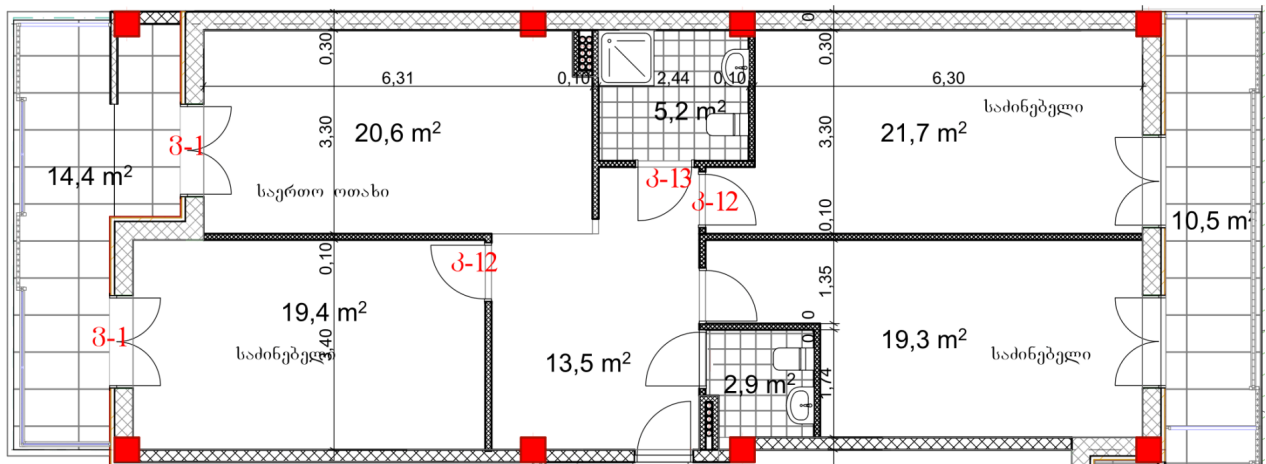

Apartment # 4

Total area: 130.4 m²
Balcony: 14.4, 10.5 m²

Internal area: 105.5 m²