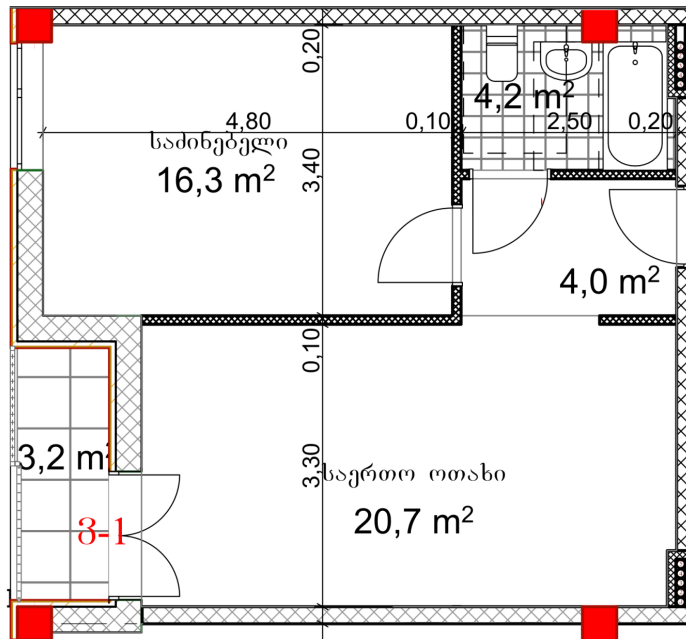

## Apartment # 5

**Total area: 49.3 m<sup>2</sup>**  
**Balcony: 3.2 m<sup>2</sup>**

**Internal area: 46.1 m<sup>2</sup>**