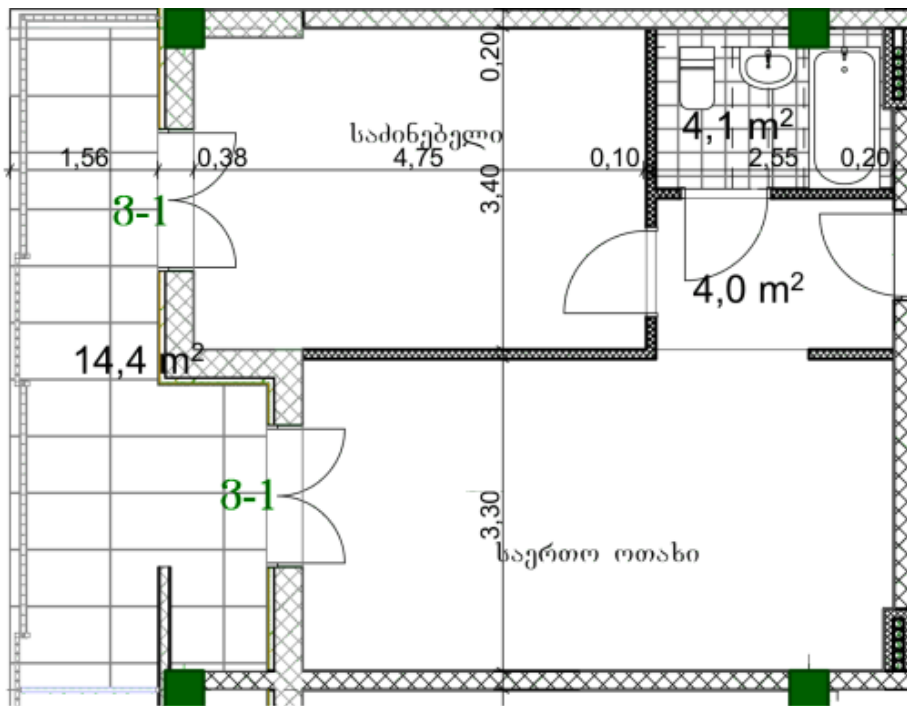

Apartment # 6

Total area: 60.4 m²

Internal area: 46 m²

Balcony: 14.4 m²