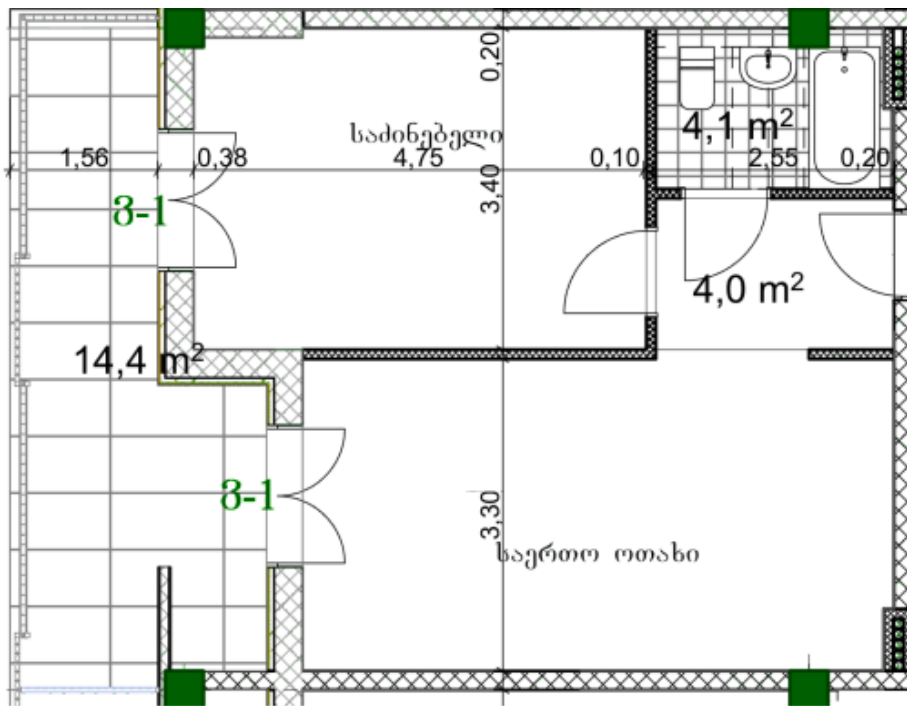

## Apartment # 6

**Total area: 60.4 m<sup>2</sup>**

**Internal area: 46 m<sup>2</sup>**

**Balcony: 14.4 m<sup>2</sup>**