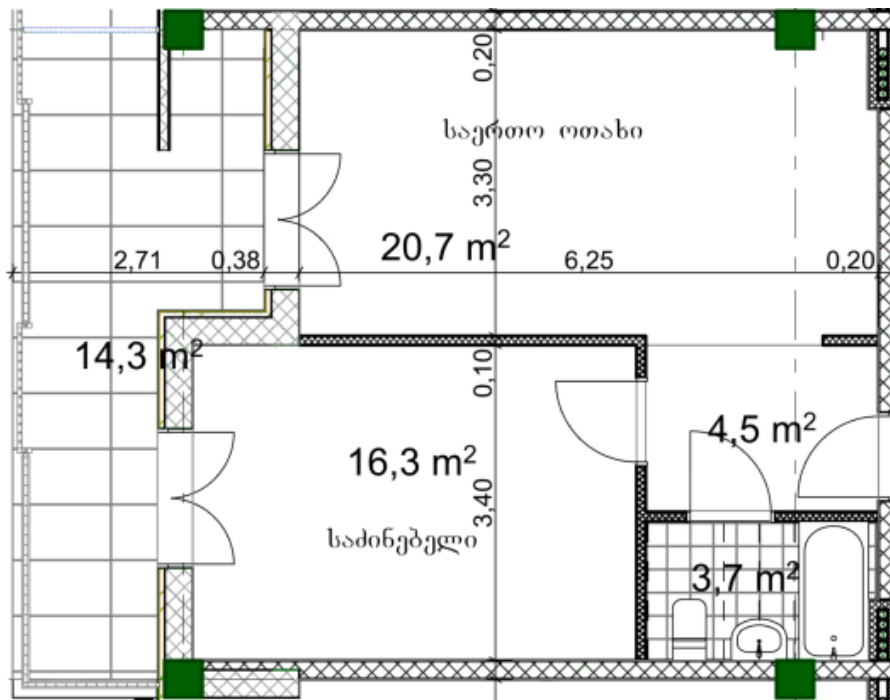

Apartment # 7

Total area: 60.5 m²

Internal area: 46.2 m²

Balcony: 14.3 m²