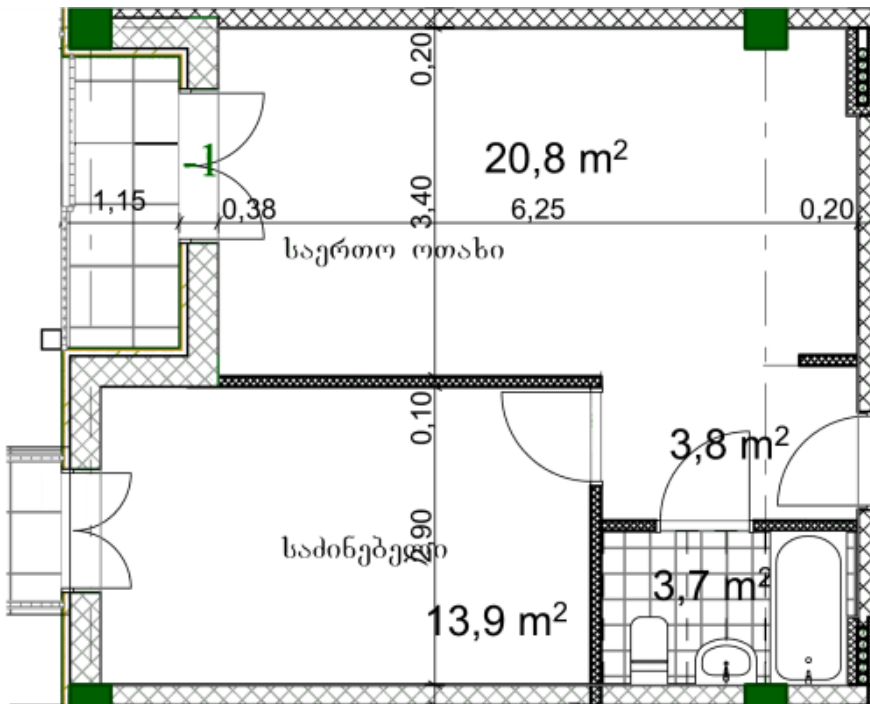

Apartment # 8

Total area: 47.4 m²
Balcony: 1.3,3 m²

Internal area: 43.1 m²