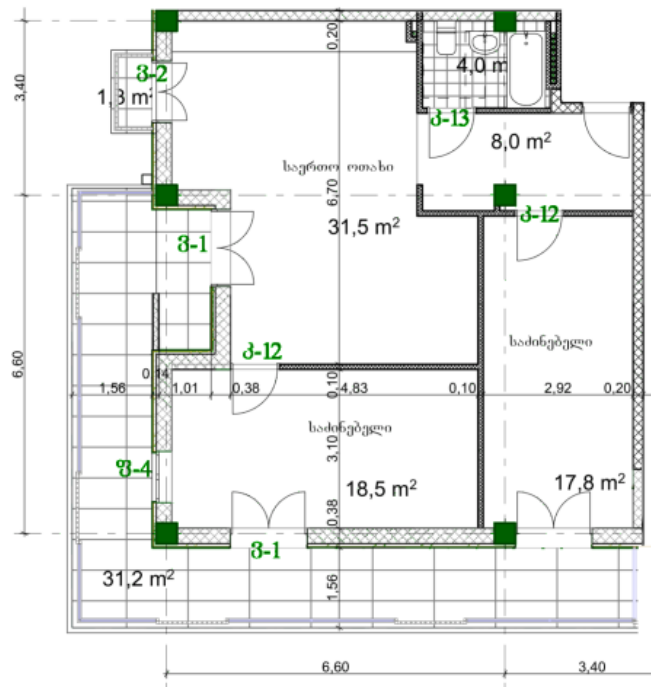

Apartment # 9

Total area: 114.2 m²
Balcony: 1.3, 31.2 m²

Internal area: 81.7 m²