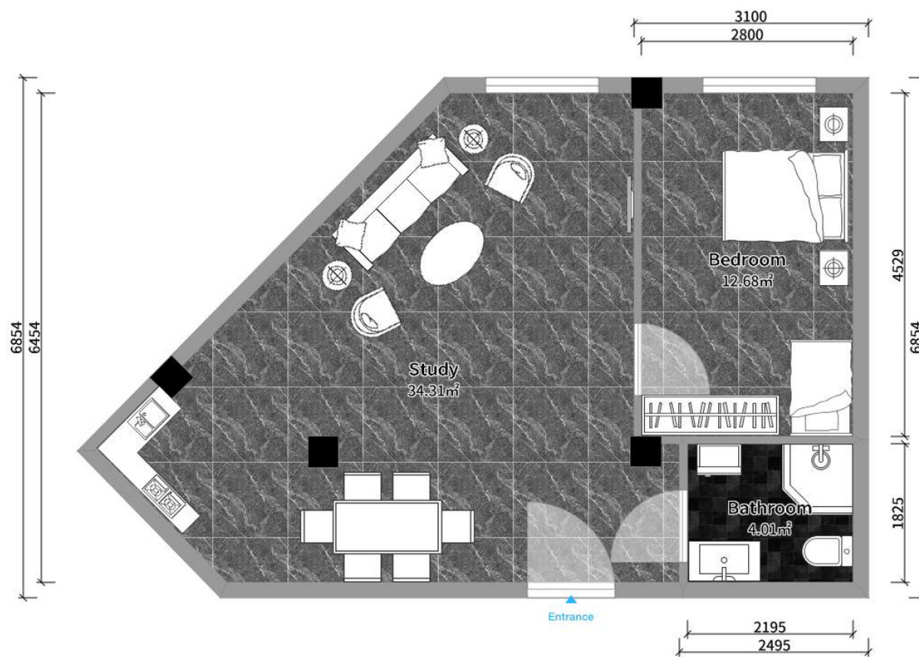

## Apartment # 10

**Total area: 49.9 m<sup>2</sup>**  
**Balcony: 0 m<sup>2</sup>**

**Internal area: 49.9 m<sup>2</sup>**