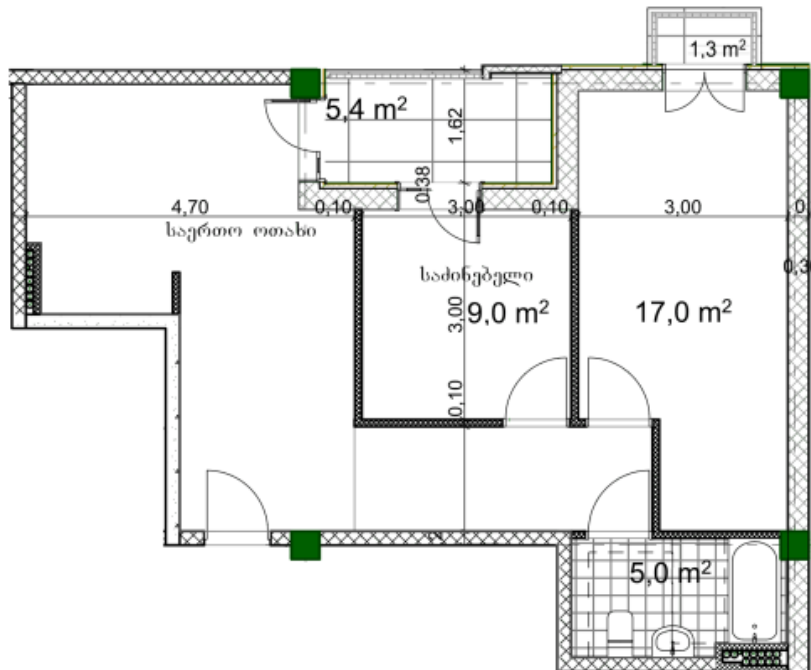

## Apartment # 12

**Total area: 67.2 m<sup>2</sup>**  
**Balcony: 5.4, 1.3 m<sup>2</sup>**

**Internal area: 60.5 m<sup>2</sup>**