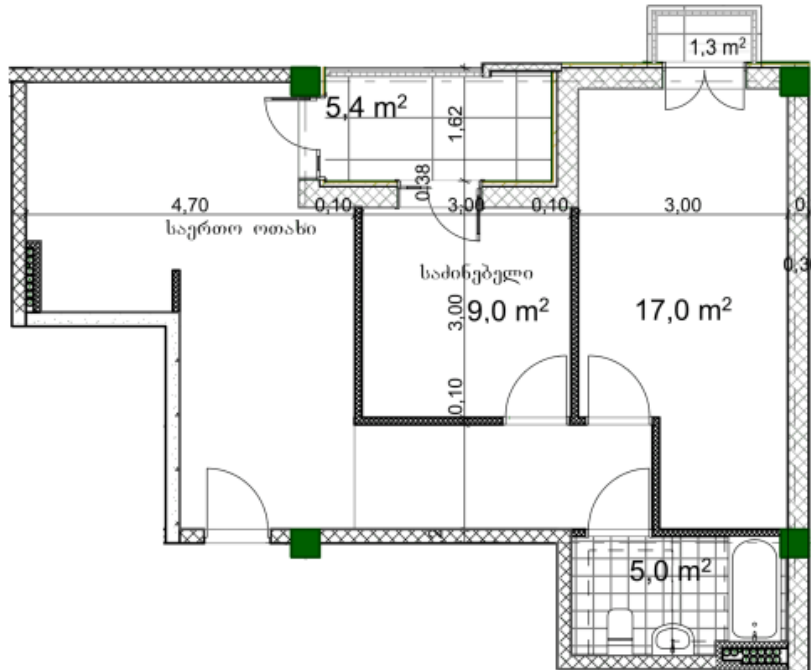

## Apartment # 12

**Total area: 67.2 m<sup>2</sup>**  
**Balcony: 5.4, 1.3 m<sup>2</sup>**

**Internal area: 60.5 m<sup>2</sup>**