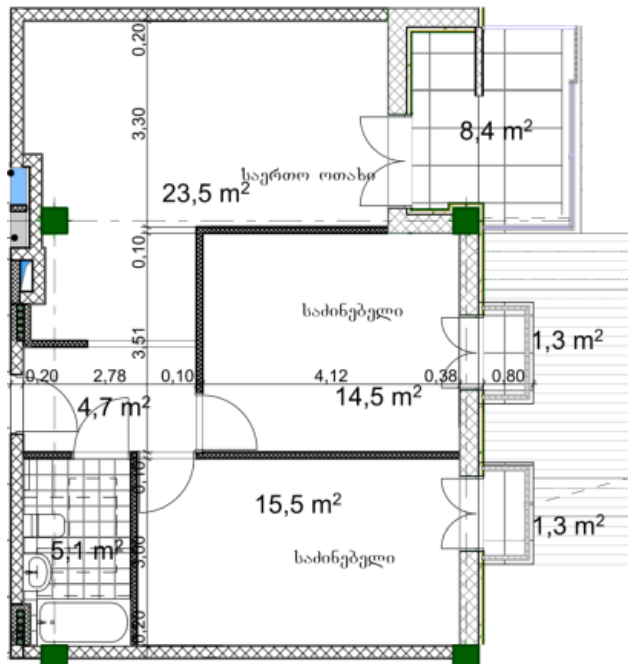

Apartment # 13

Total area: 76.1 m²

Internal area: 65.1 m²

Balcony: 1.3,1.3,8.4 m²