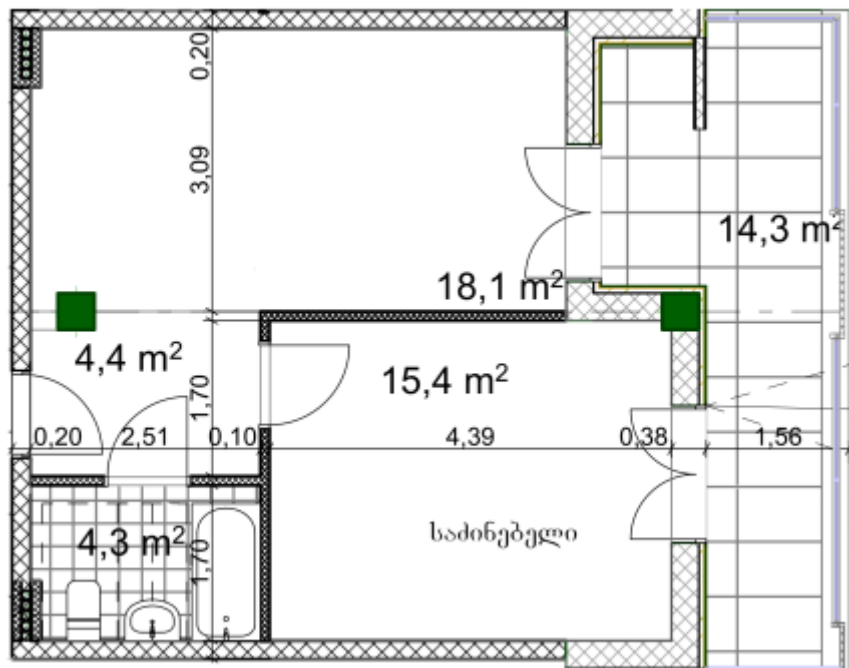

Apartment # 14

Total area: 57.2 m²

Internal area: 42.9 m²

Balcony: 14.3 m²