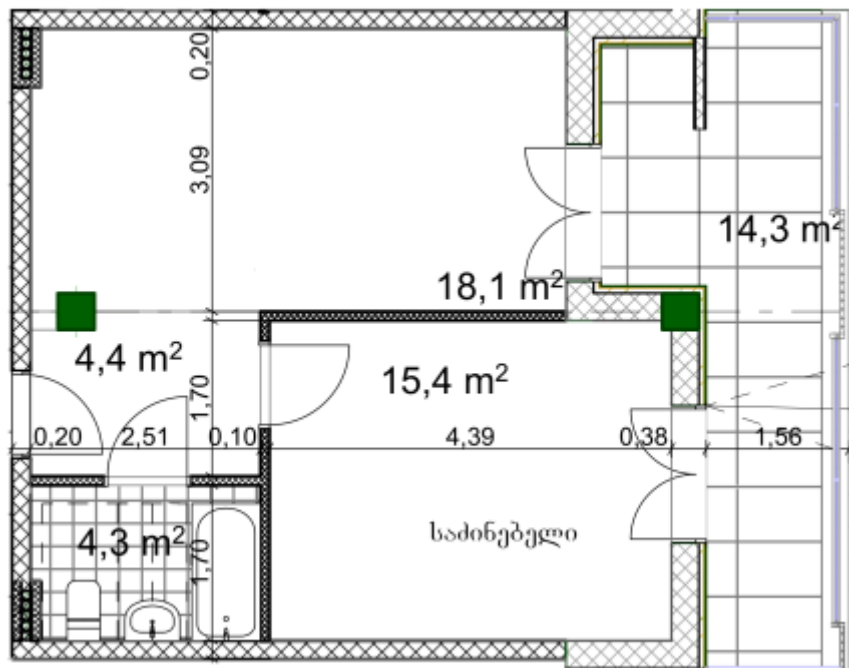

## Apartment # 14

**Total area: 57.2 m<sup>2</sup>**

**Internal area: 42.9 m<sup>2</sup>**

**Balcony: 14.3 m<sup>2</sup>**