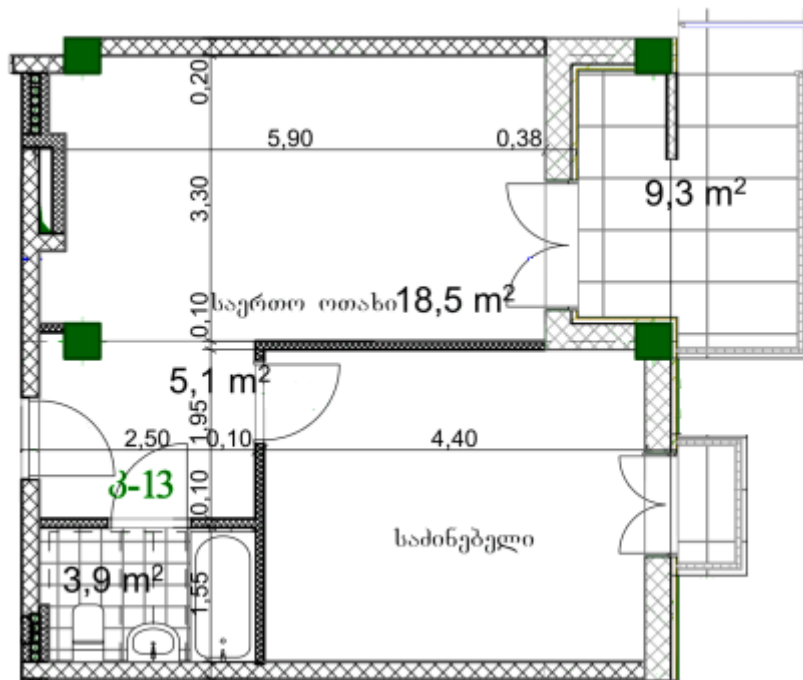

Apartment # 15

Total area: 54.9 m²
Balcony: 1.3, 9.3 m²

Internal area: 44.3 m²