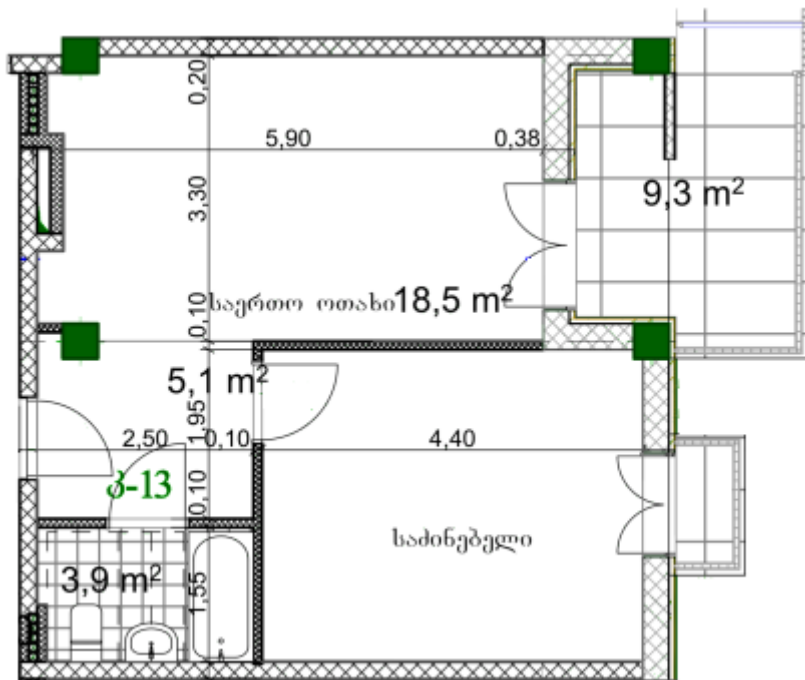

Apartment # 15

Total area: 54.9 m²
Balcony: 1.3, 9.3 m²

Internal area: 44.3 m²