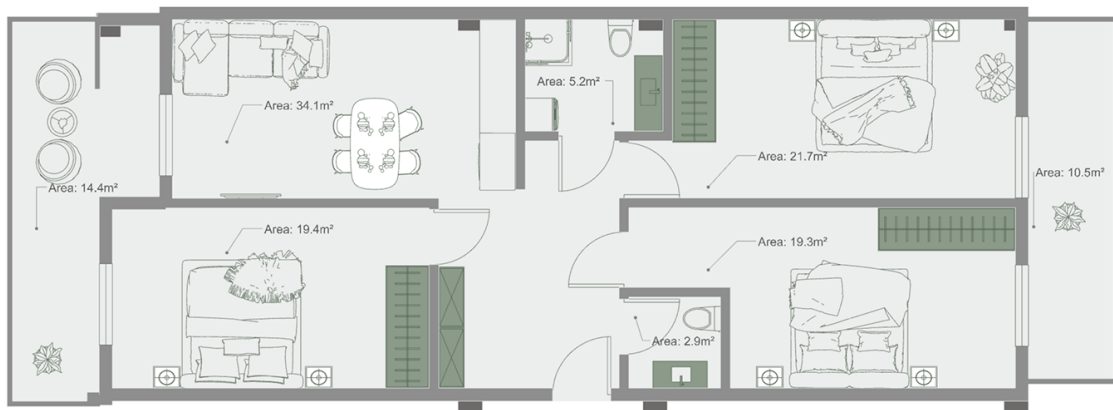

Apartment # 16

Total area: 130.4 m²
Balcony: 14.4,10.5 m²

Internal area: 105.5 m²