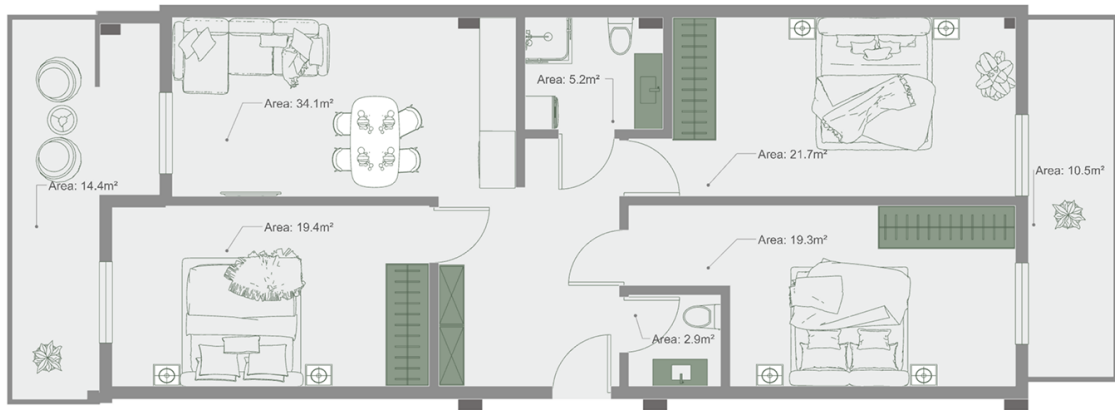

Apartment # 16

Total area: 130.4 m²
Balcony: 14.4, 10.5 m²

Internal area: 105.5 m²