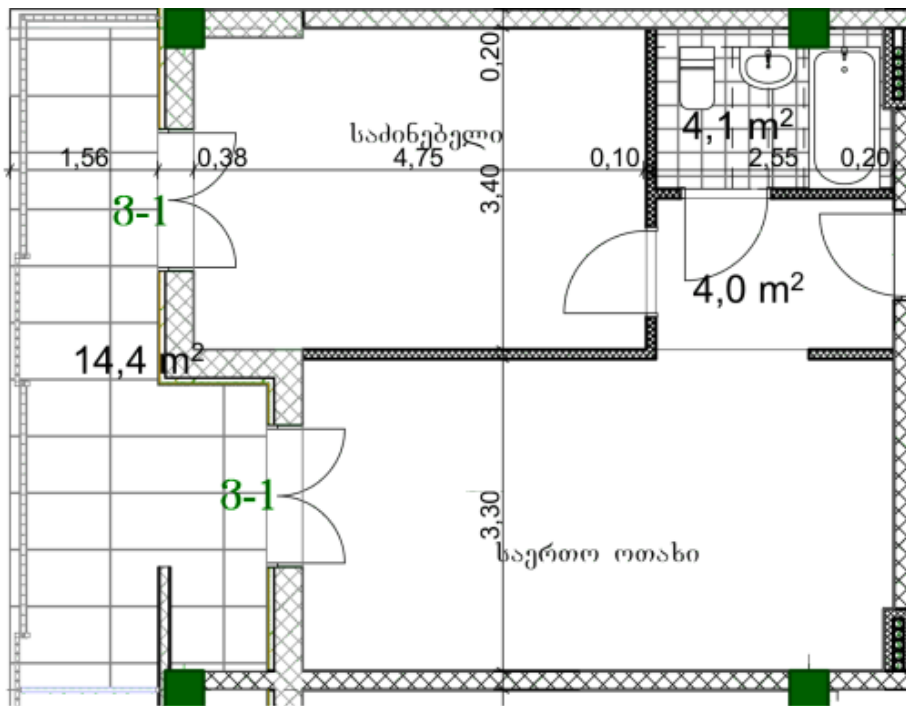

Apartment # 18

Total area: 60.4 m²

Internal area: 46 m²

Balcony: 14.4 m²