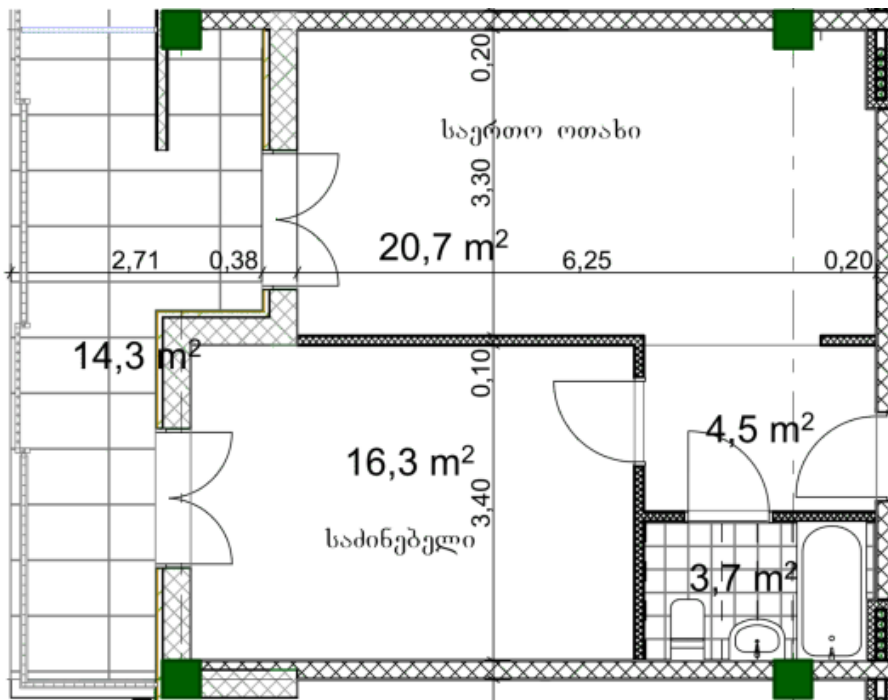

Apartment # 19

Total area: 60.5 m²

Internal area: 46.2 m²

Balcony: 14.3 m²