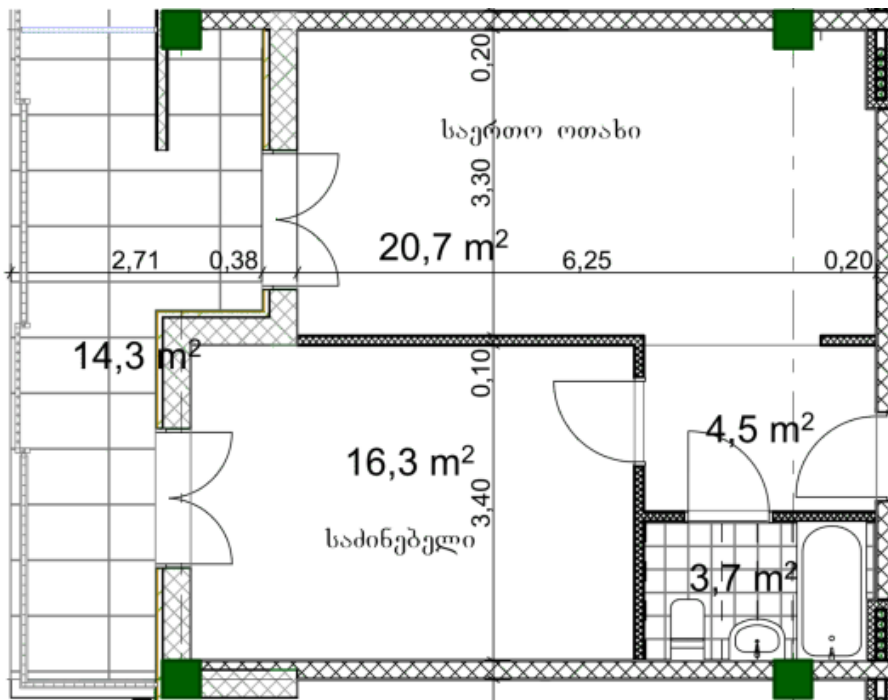

## Apartment # 19

**Total area: 60.5 m<sup>2</sup>**

**Internal area: 46.2 m<sup>2</sup>**

**Balcony: 14.3 m<sup>2</sup>**