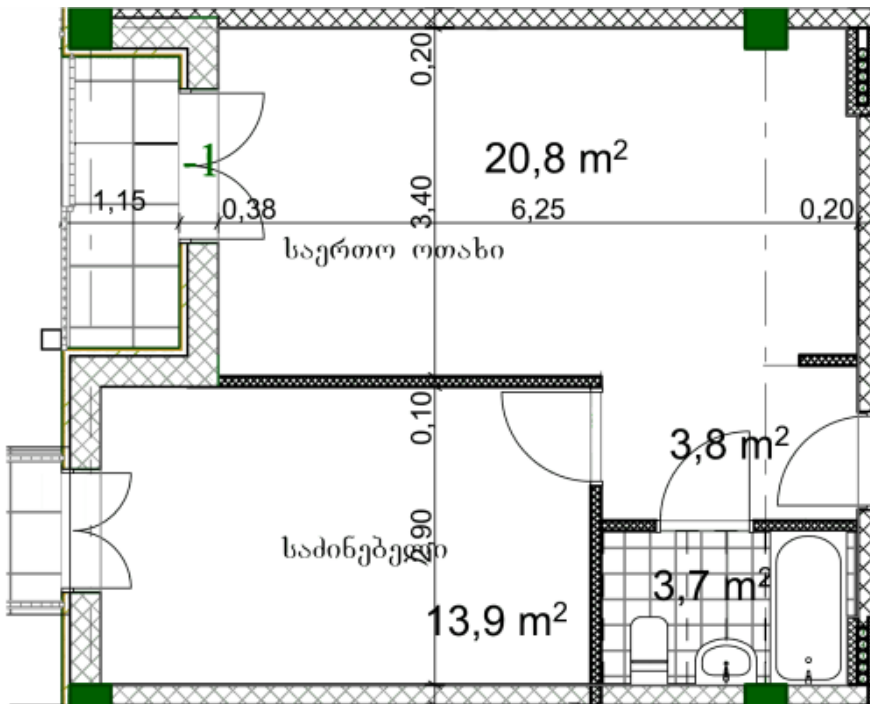

Apartment # 20

Total area: 47.4 m²

Internal area: 43.1 m²

Balcony: 1.3,3 m²