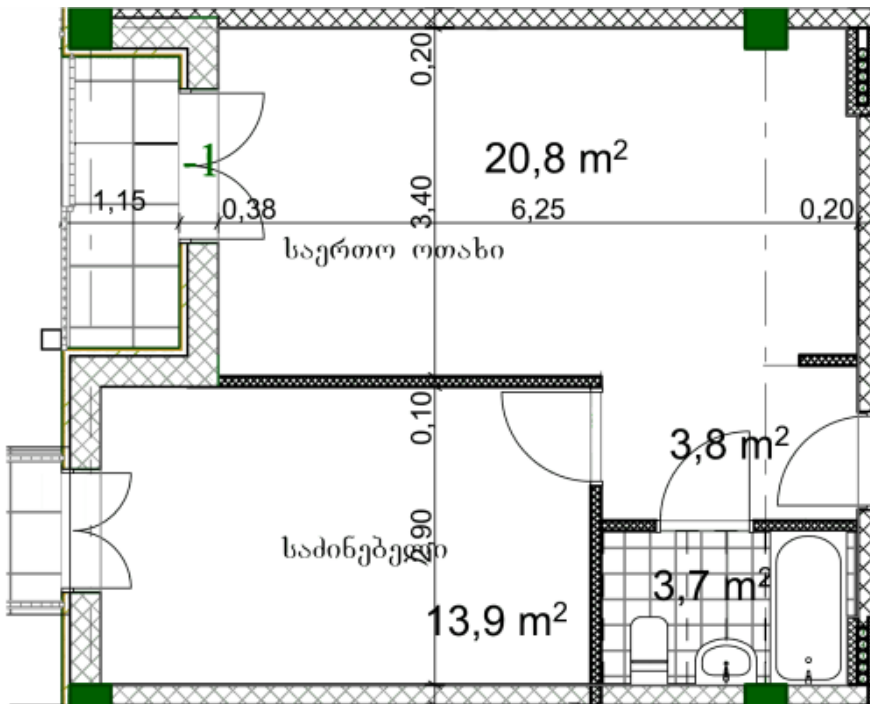

## Apartment # 20

**Total area: 47.4 m<sup>2</sup>**

**Internal area: 43.1 m<sup>2</sup>**

**Balcony: 1.3,3 m<sup>2</sup>**