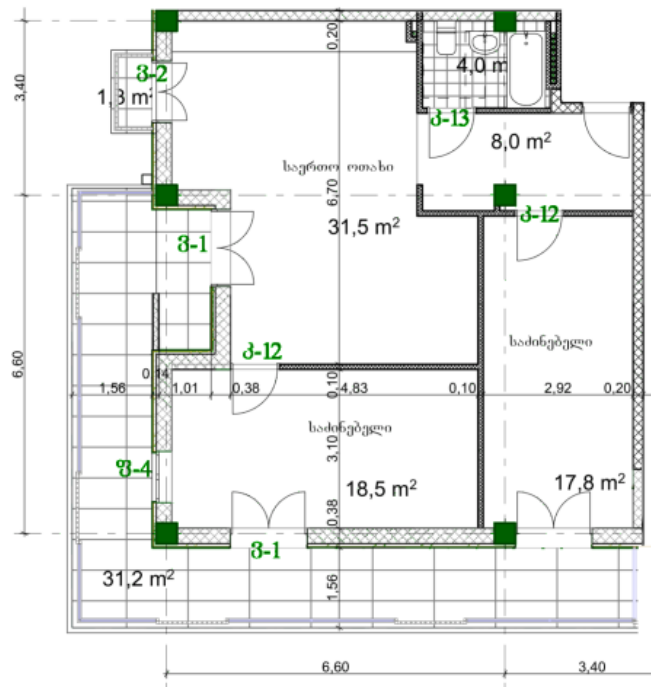

Apartment # 21

Total area: 114.2 m²
Balcony: 1.3, 31.2 m²

Internal area: 81.7 m²