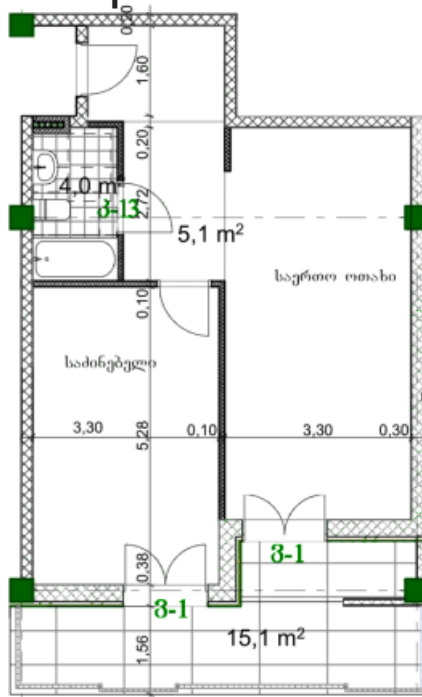

# Arqturi Lisi | Tbilisi

Apartment

**Total area: 69.7 m<sup>2</sup>**  
**Balcony: 15.1 m<sup>2</sup>**

**Internal area: 54.6 m<sup>2</sup>**