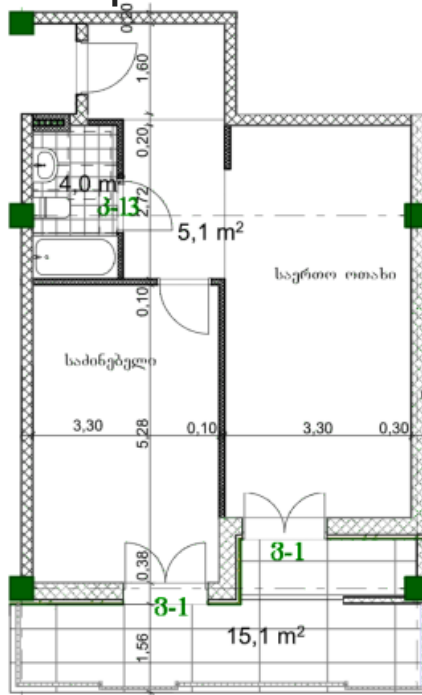

Arqturi Lisi | Tbilisi

Apartment

Total area: 69.7 m²

Balcony: 15.1 m²

Internal area: 54.6 m²