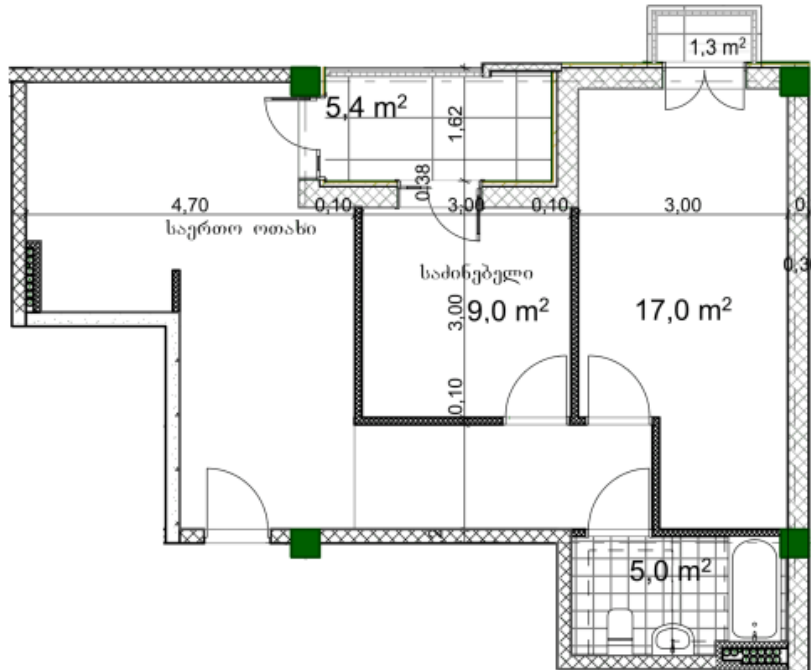

Apartment # 24

Total area: 67.2 m²
Balcony: 5.4, 1.3 m²

Internal area: 60.5 m²