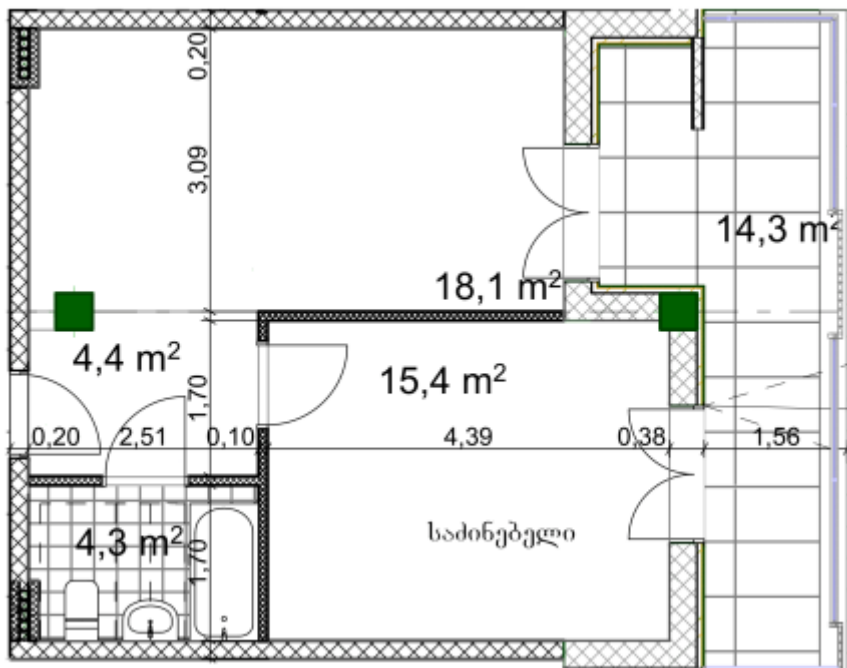

Apartment # 26

Total area: 57.2 m²

Internal area: 42.9 m²

Balcony: 14.3 m²