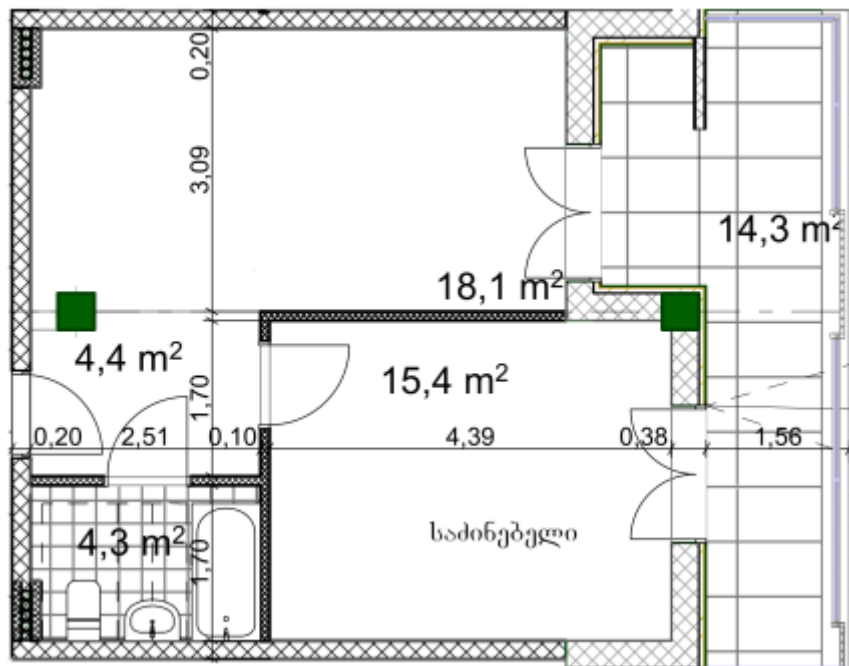

## Apartment # 26

**Total area: 57.2 m<sup>2</sup>**

**Internal area: 42.9 m<sup>2</sup>**

**Balcony: 14.3 m<sup>2</sup>**