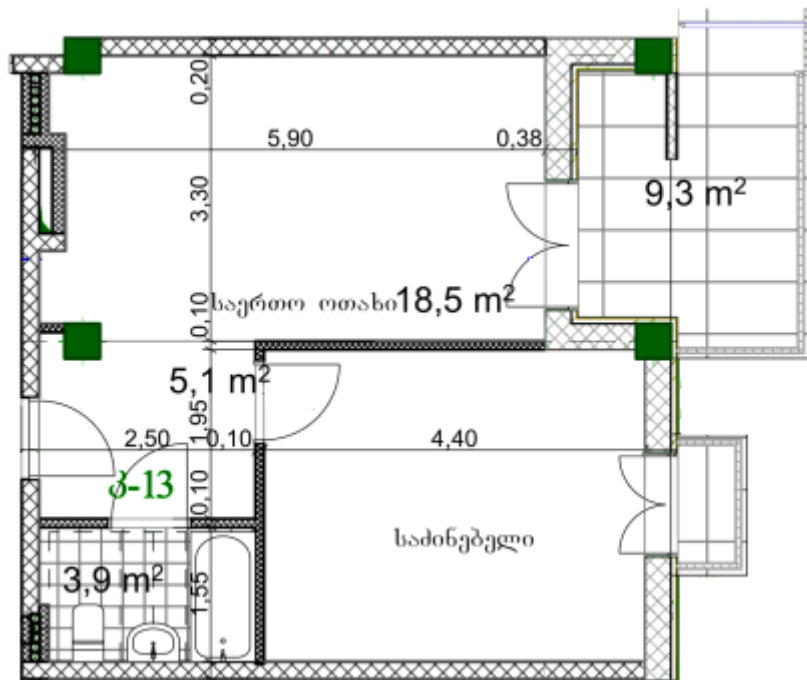

Apartment # 27

Total area: 54.9 m²
Balcony: 1.3, 9.3 m²

Internal area: 44.3 m²