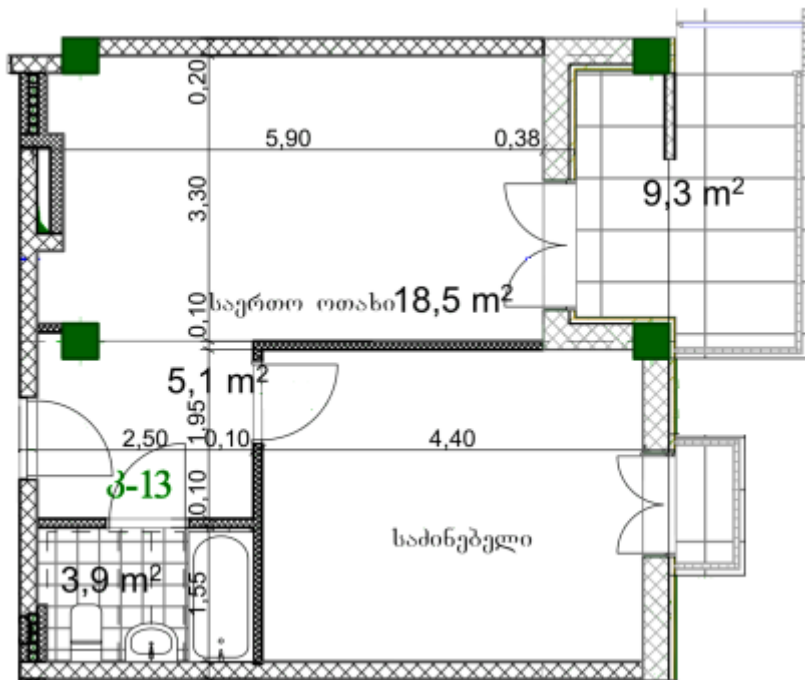

Apartment # 27

Total area: 54.9 m²

Internal area: 44.3 m²

Balcony: 1.3, 9.3 m²