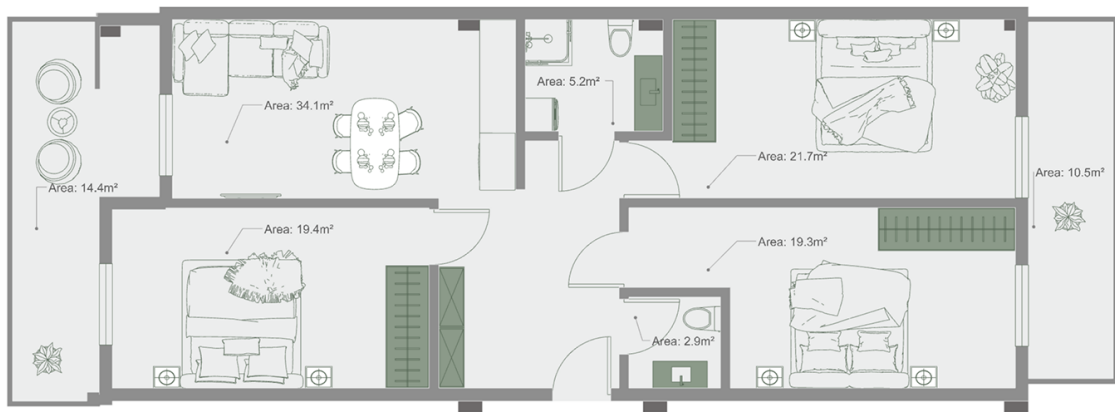

Apartment # 28

Total area: 130.4 m²
Balcony: 14.4,10.5 m²

Internal area: 105.5 m²