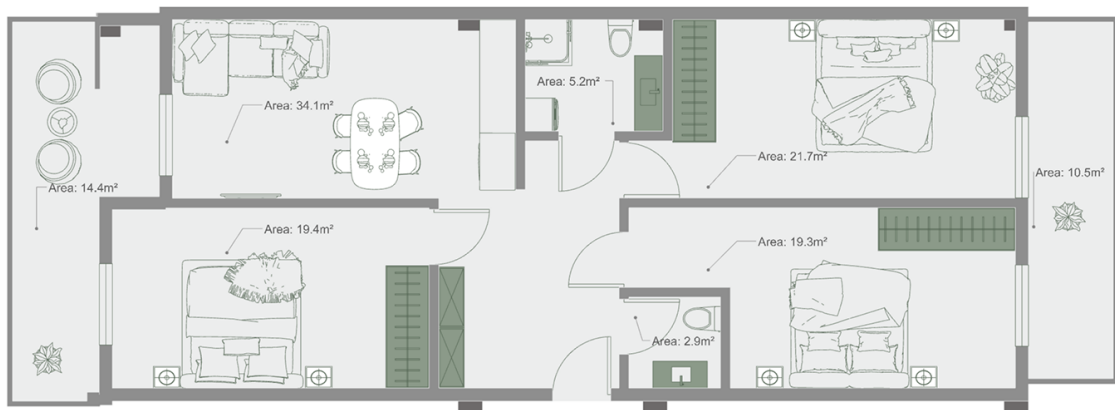

Apartment # 28

Total area: 130.4 m²
Balcony: 14.4, 10.5 m²

Internal area: 105.5 m²