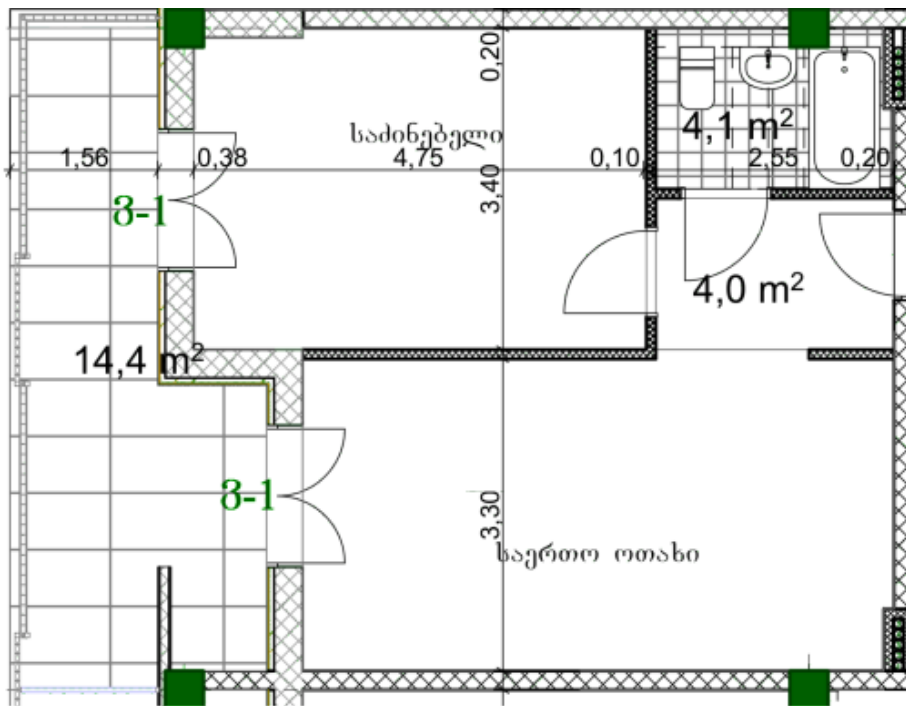

Apartment # 30

Total area: 60.4 m²

Internal area: 46 m²

Balcony: 14.4 m²