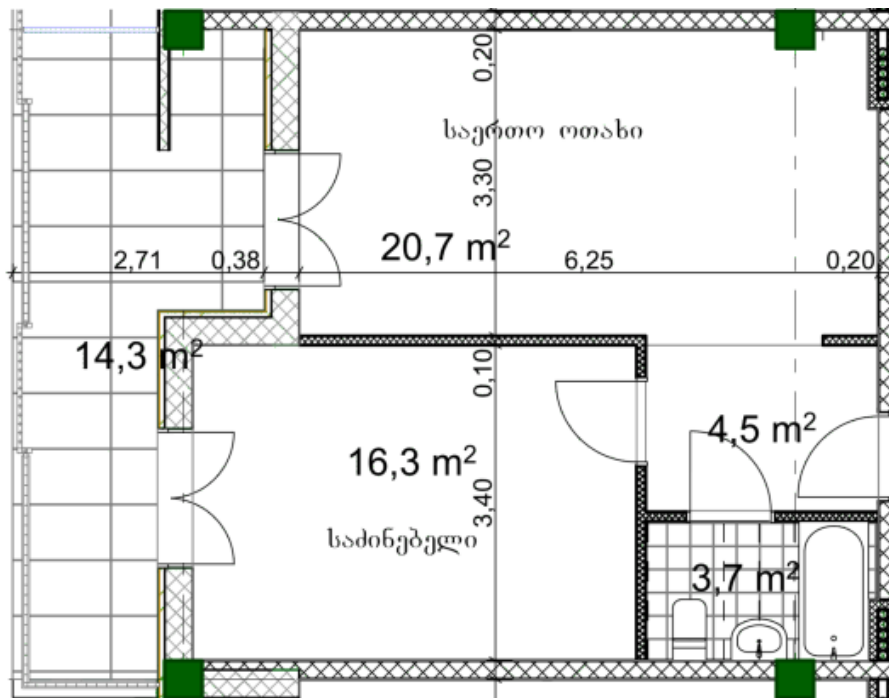

Apartment # 31

Total area: 60.5 m²

Internal area: 46.2 m²

Balcony: 14.3 m²