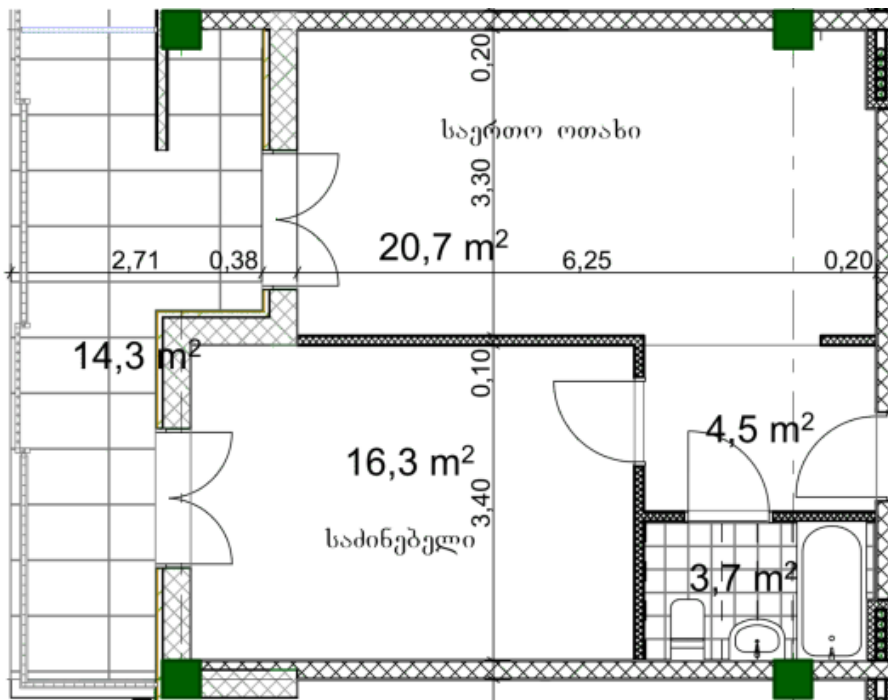

Apartment # 31

Total area: 60.5 m²

Internal area: 46.2 m²

Balcony: 14.3 m²