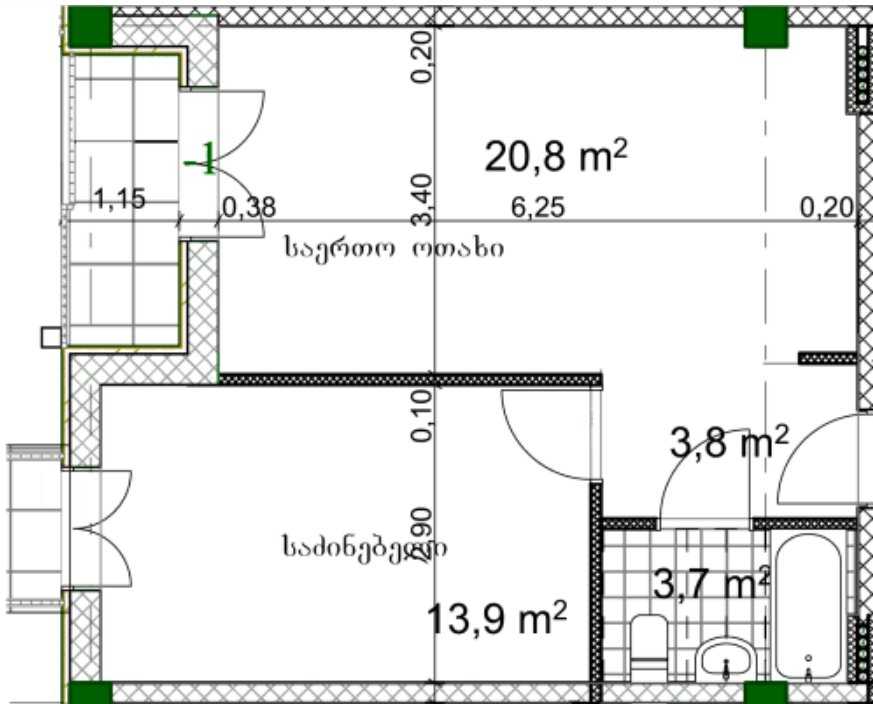

## Apartment # 32

**Total area: 47.4 m<sup>2</sup>**

**Internal area: 43.1 m<sup>2</sup>**

**Balcony: 1.3,3 m<sup>2</sup>**