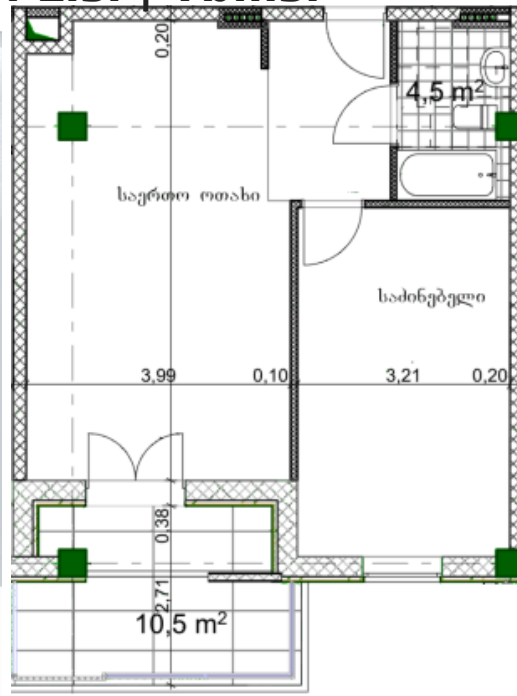

Arqturi Lisi | Tbilisi

Apart

Total area: 64.1 m²
Balcony: 10.5 m²

Internal area: 53.6 m²