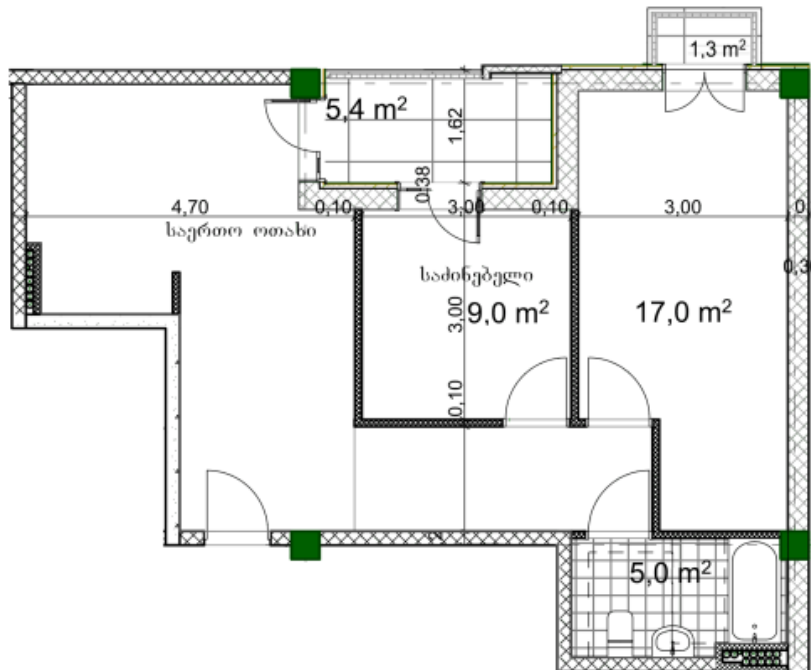

## Apartment # 36

**Total area: 67.2 m<sup>2</sup>**  
**Balcony: 5.4, 1.3 m<sup>2</sup>**

**Internal area: 60.5 m<sup>2</sup>**