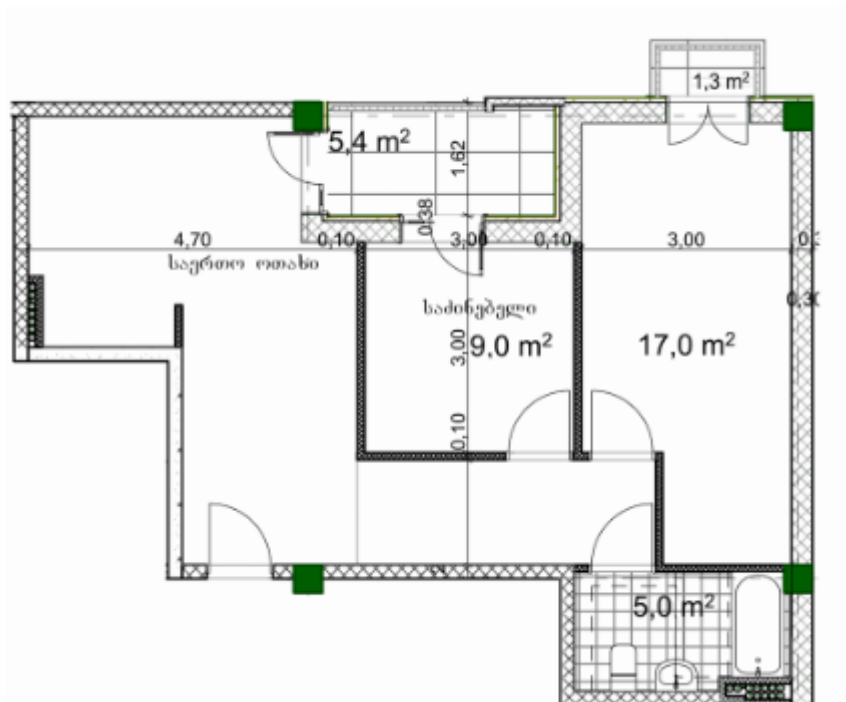

## Apartment # 36

**Total area: 67.2 m<sup>2</sup>**  
**Balcony: 5.4, 1.3 m<sup>2</sup>**

**Internal area: 60.5 m<sup>2</sup>**