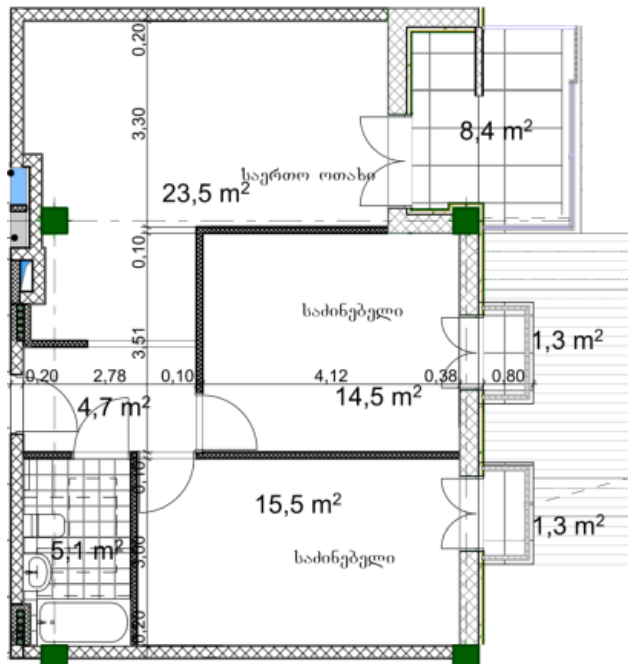

Apartment # 37

Total area: 76.1 m²

Internal area: 76.1 m²

Balcony: 1.3,1.3,8.4 m²