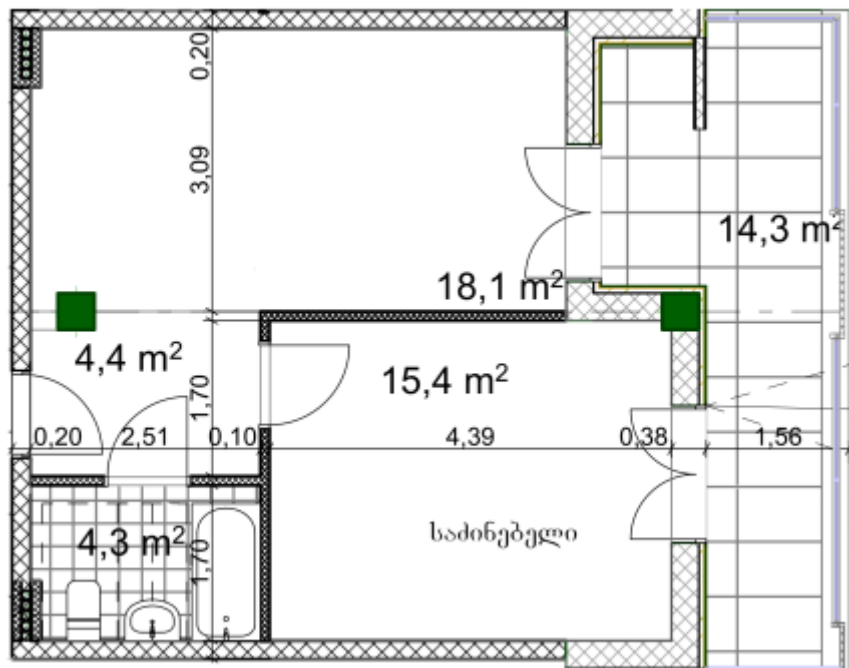

Apartment # 38

Total area: 57.2 m²

Internal area: 42.9 m²

Balcony: 14.3 m²