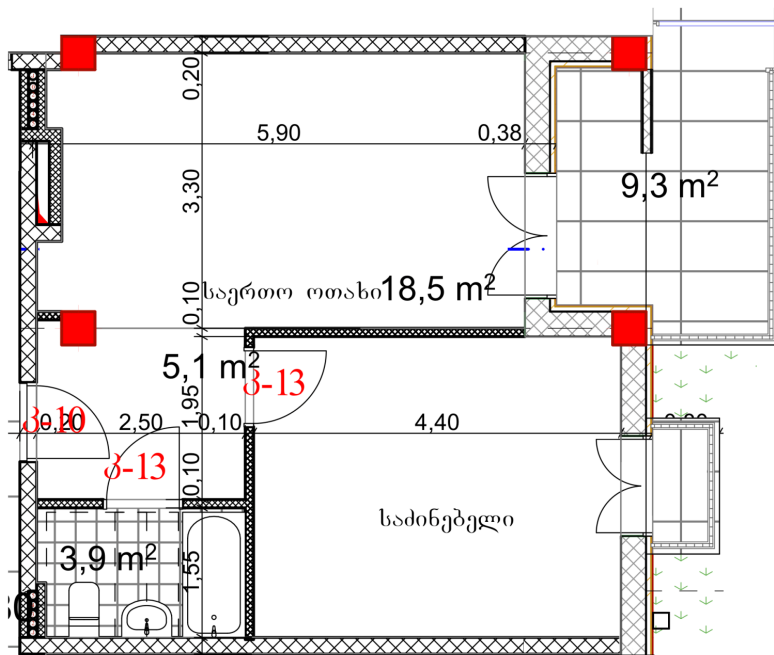

Apartment # 39

Total area: 54.9 m²
Balcony: 1.3,9.3 m²

Internal area: 44.3 m²