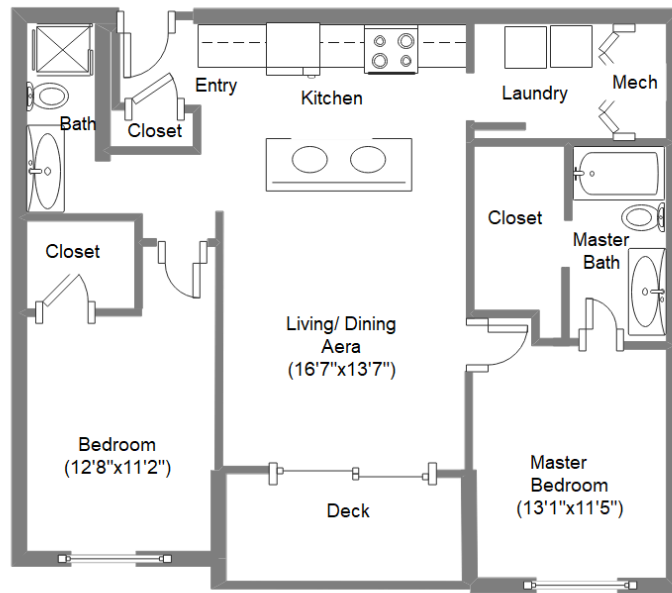

Apartment # 25

Total area: 43.33 m²

Balcony: 3.62 m²

Internal area: 39.71 m²