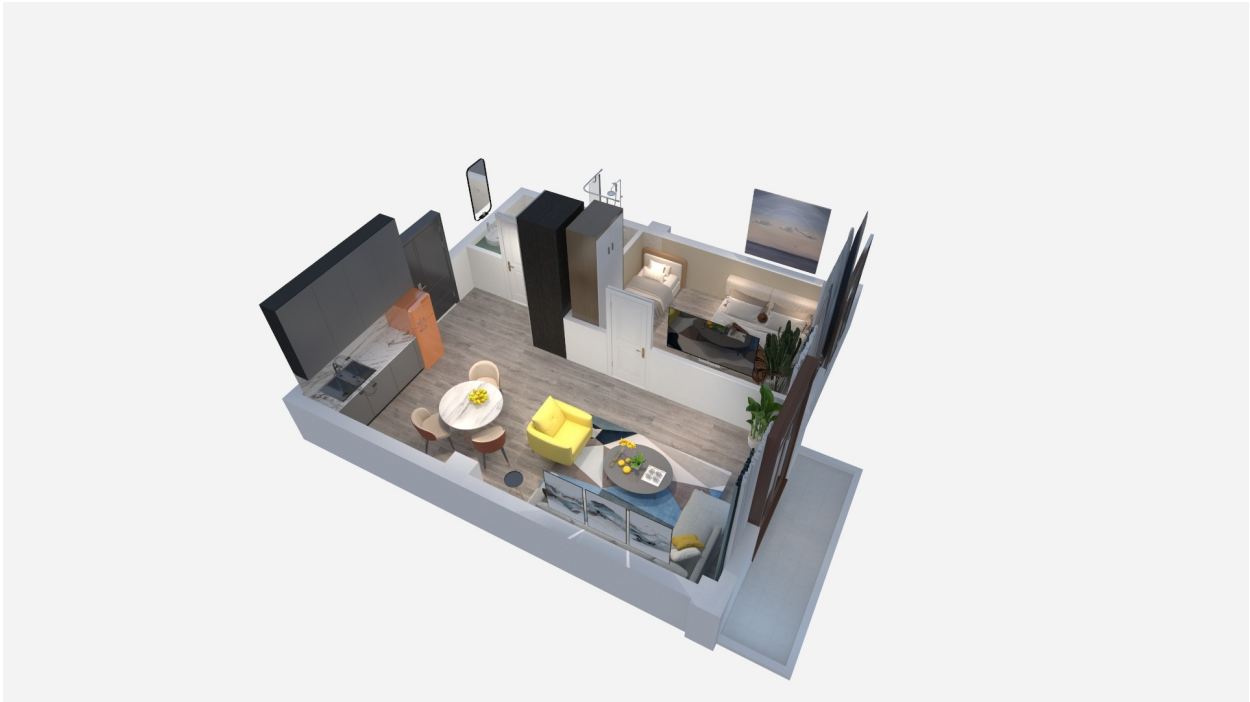

Apartment # 25

Total area: 43.33 m²

Balcony: 3.62 m²

Internal area: 39.71 m²