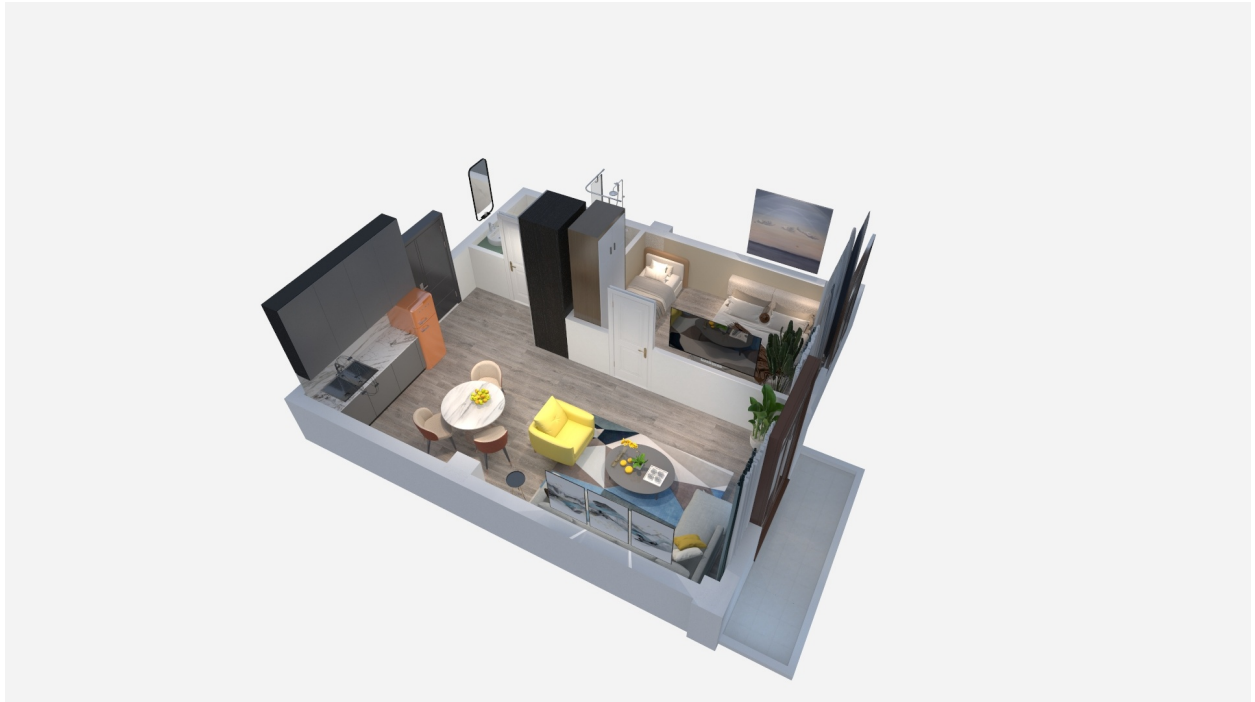

Apartment # 25

Image not found or type unknown

Total area: 43.33 m²
Balcony: 3.62 m²

Internal area: 39.71 m²