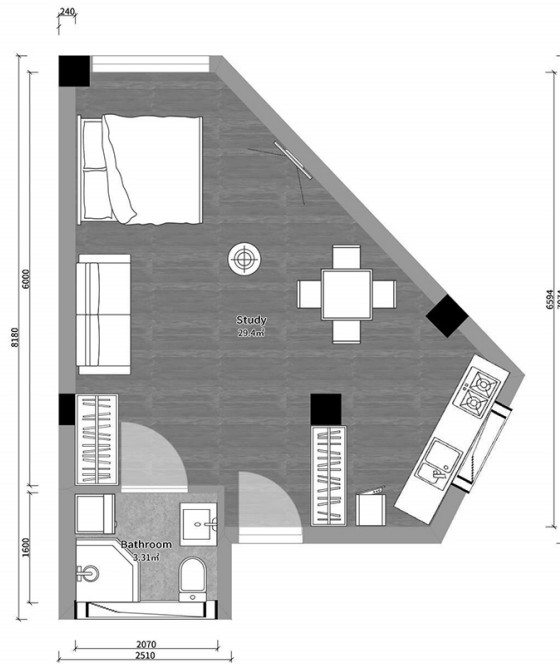

Apartment # 30

Total area: 33.1 m²
Balcony: 0 m²

Internal area: 33.1 m²