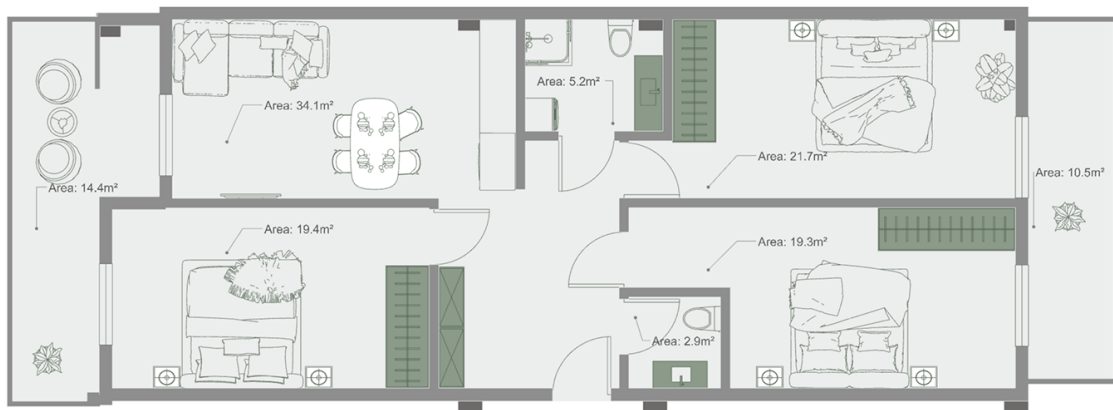

Apartment # 40

Total area: 130.4 m²
Balcony: 14.4,10.5 m²

Internal area: 105.5 m²