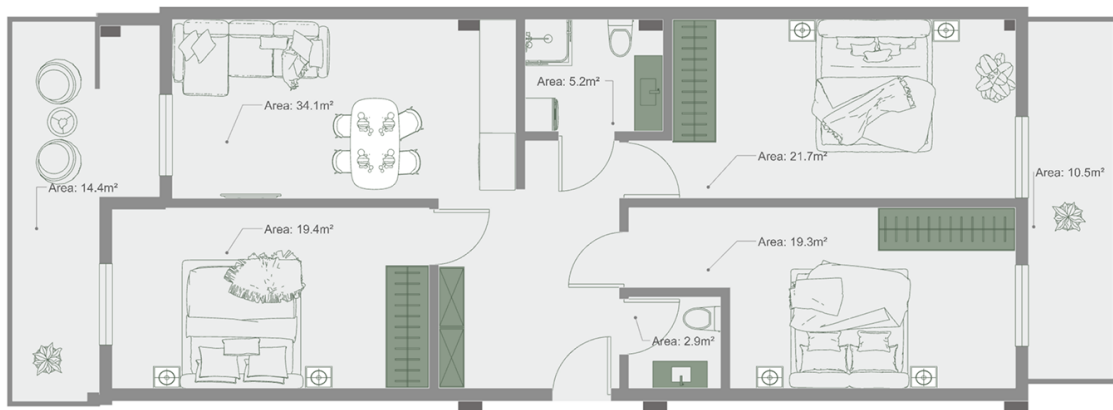

## Apartment # 40

**Total area: 130.4 m<sup>2</sup>**  
**Balcony: 14.4, 10.5 m<sup>2</sup>**

**Internal area: 105.5 m<sup>2</sup>**