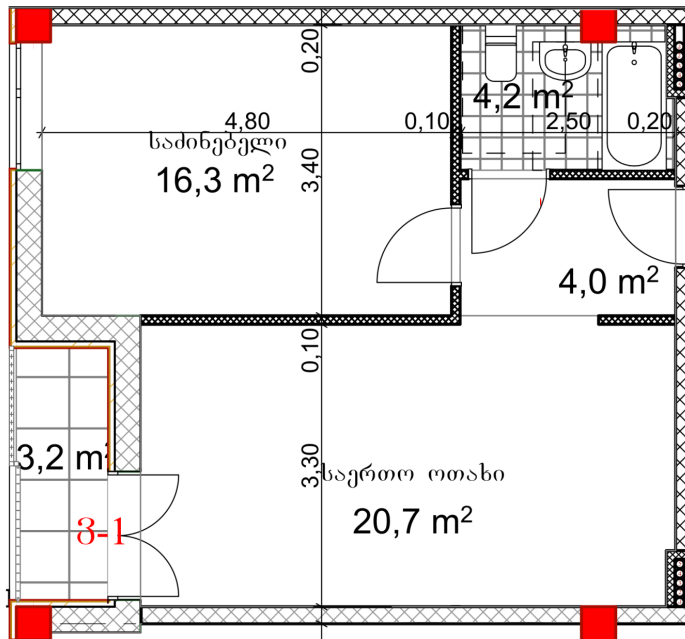

## Apartment # 41

**Total area: 49.3 m<sup>2</sup>**  
**Balcony: 3.2 m<sup>2</sup>**

**Internal area: 46.1 m<sup>2</sup>**