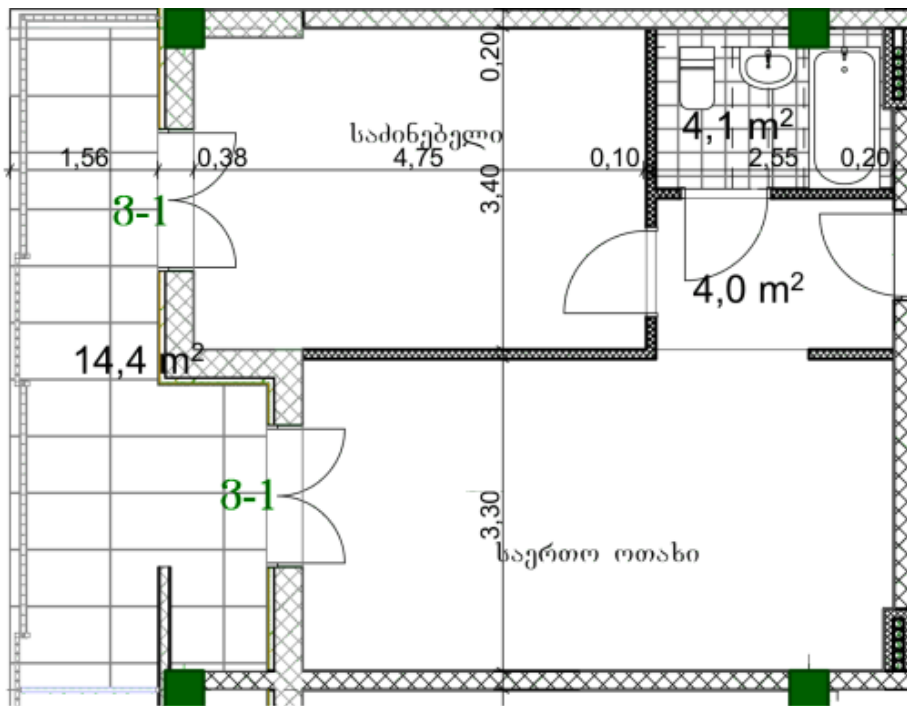

## Apartment # 42

**Total area: 60.4 m<sup>2</sup>**

**Internal area: 46 m<sup>2</sup>**

**Balcony: 14.4 m<sup>2</sup>**