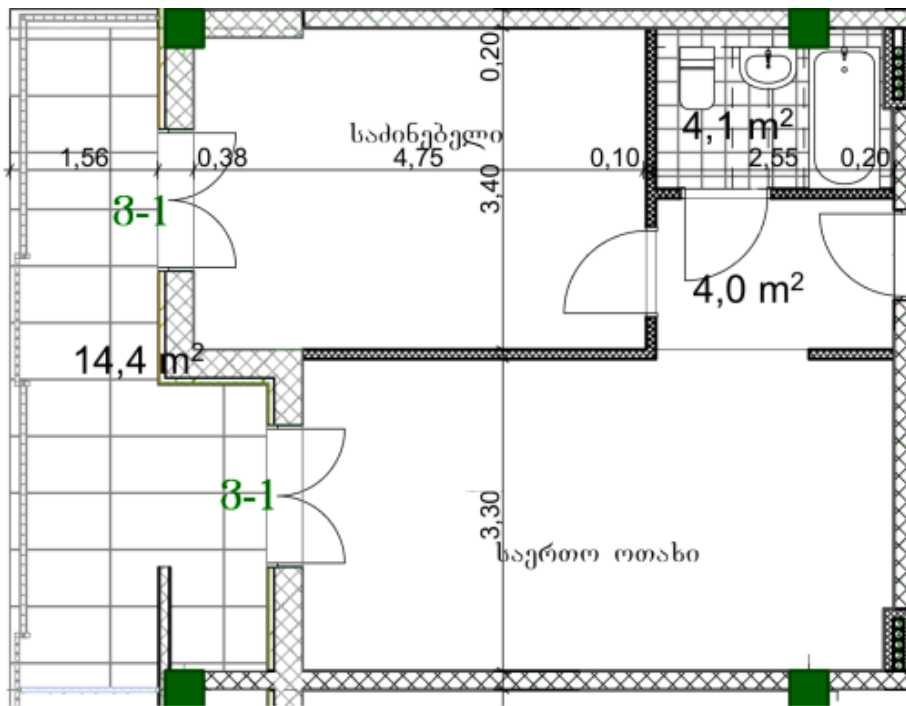

Apartment # 42

Total area: 60.4 m²

Internal area: 46 m²

Balcony: 14.4 m²