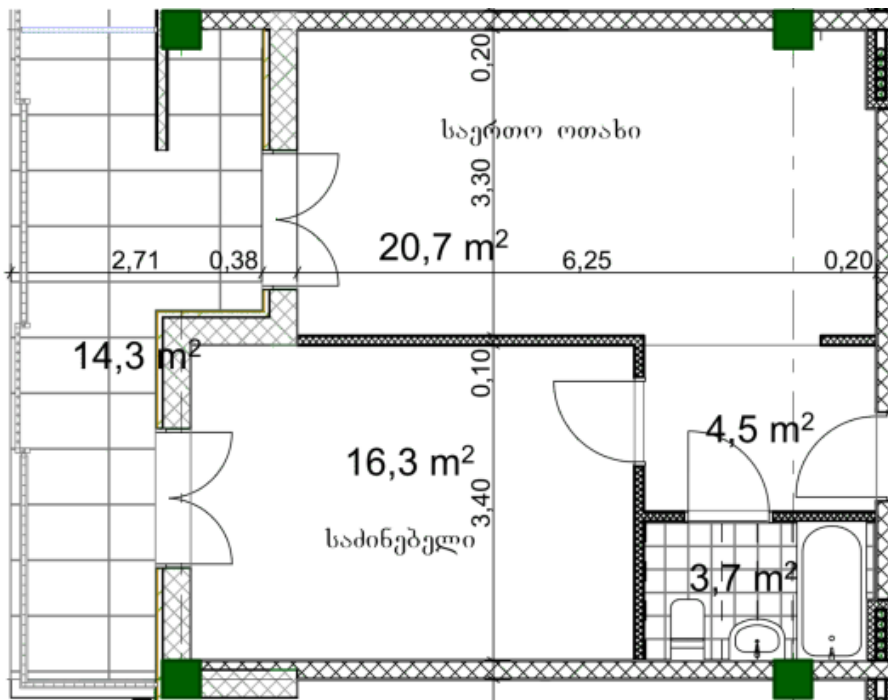

Apartment # 43

Total area: 60.5 m²

Internal area: 46.2 m²

Balcony: 14.3 m²