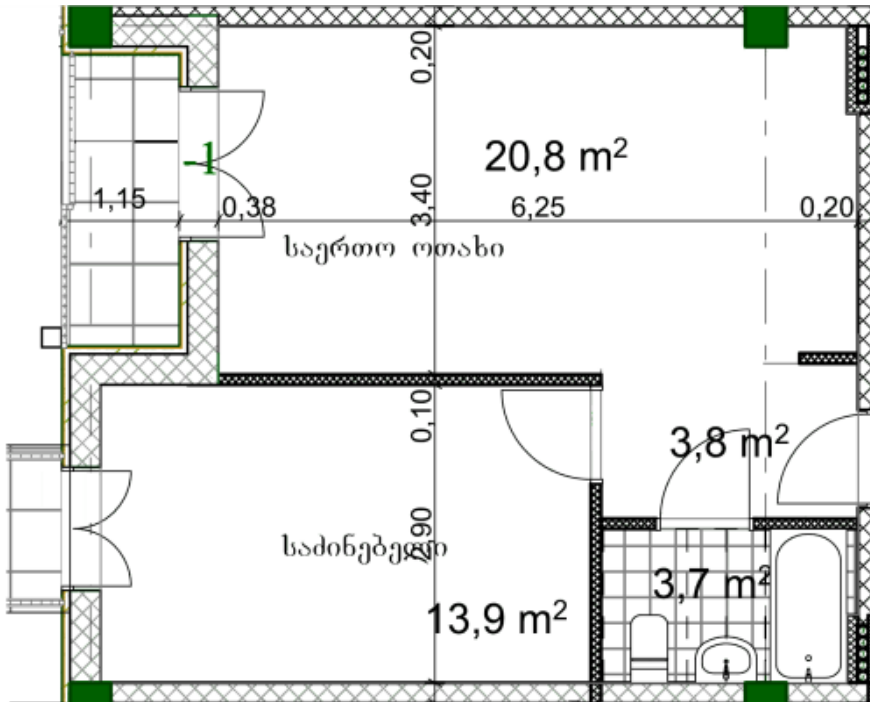

Apartment # 44

Total area: 47.4 m²

Internal area: 43.1 m²

Balcony: 1.3,3 m²