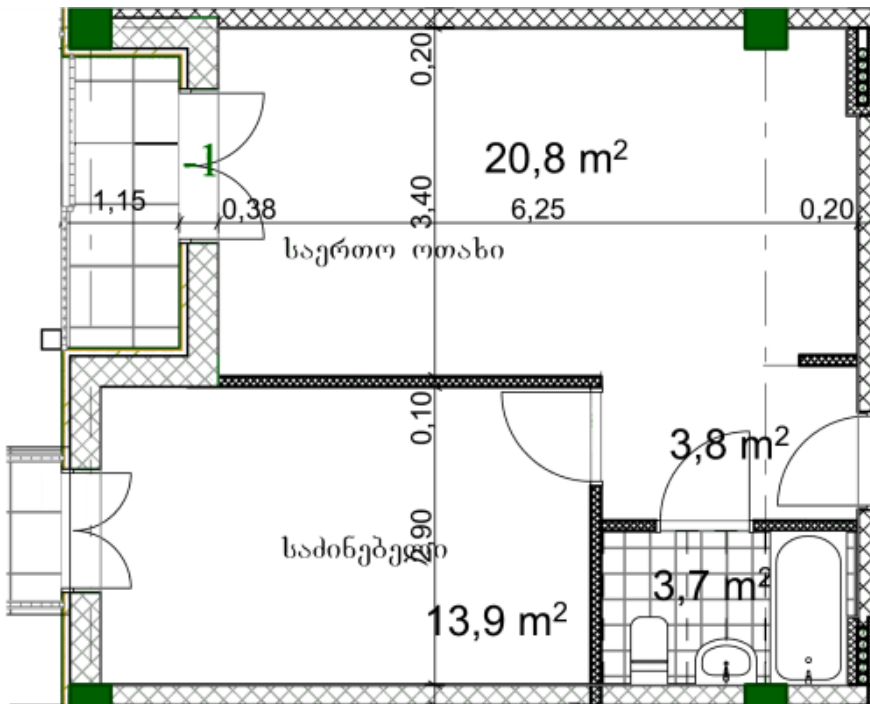

## Apartment # 44

**Total area: 47.4 m<sup>2</sup>**

**Internal area: 43.1 m<sup>2</sup>**

**Balcony: 1.3,3 m<sup>2</sup>**