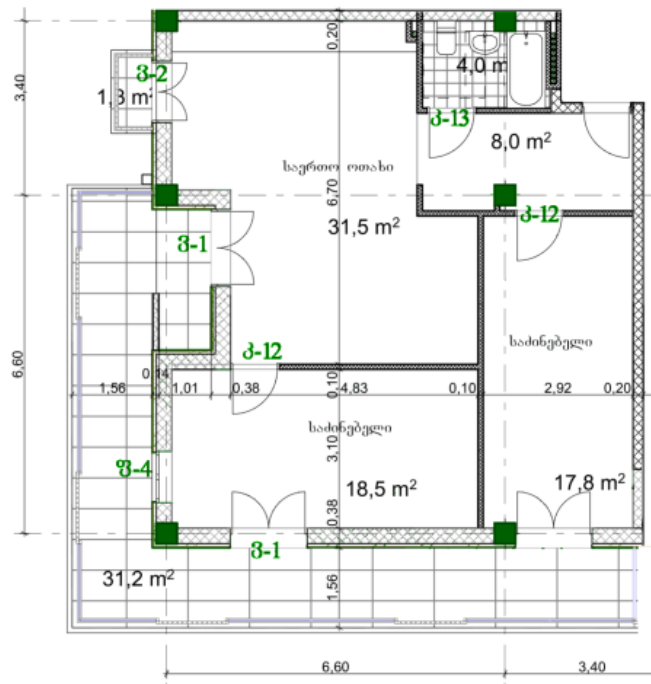

Apartment # 45

Total area: 114.2 m²
Balcony: 1.3, 31.2 m²

Internal area: 81.7 m²