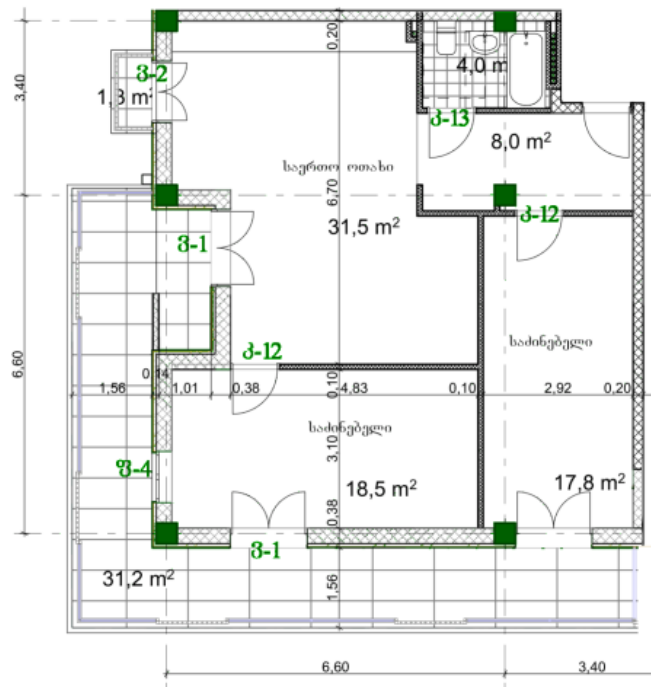

Apartment # 45

Total area: 114.2 m²
Balcony: 1.3, 31.2 m²

Internal area: 81.7 m²