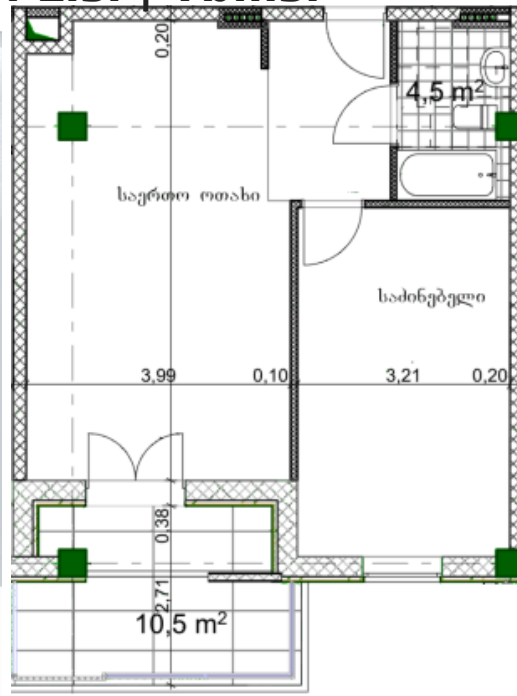

# Arqturi Lisi | Tbilisi

**Apart**

**Total area: 64.1 m<sup>2</sup>**  
**Balcony: 10.5 m<sup>2</sup>**

**Internal area: 53.6 m<sup>2</sup>**