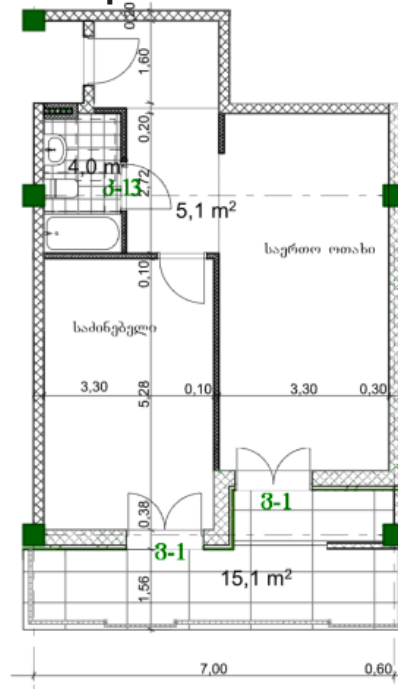

# Arqturi Lisi | Tbilisi

Apartment

**Total area: 69.7 m<sup>2</sup>**  
**Balcony: 15.1 m<sup>2</sup>**

**Internal area: 54.6 m<sup>2</sup>**