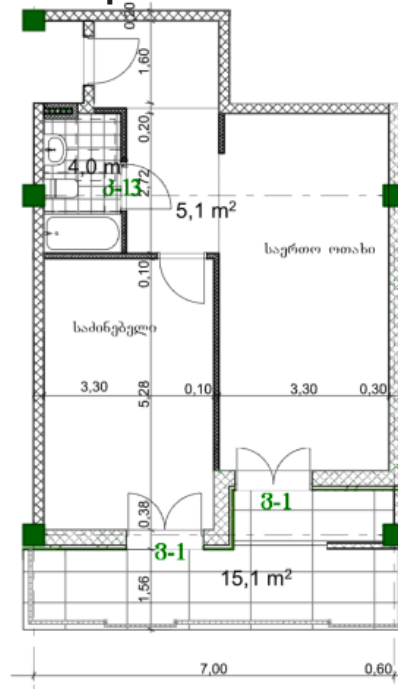

Arqturi Lisi | Tbilisi

Apartment

Total area: 69.7 m²
Balcony: 15.1 m²

Internal area: 54.6 m²