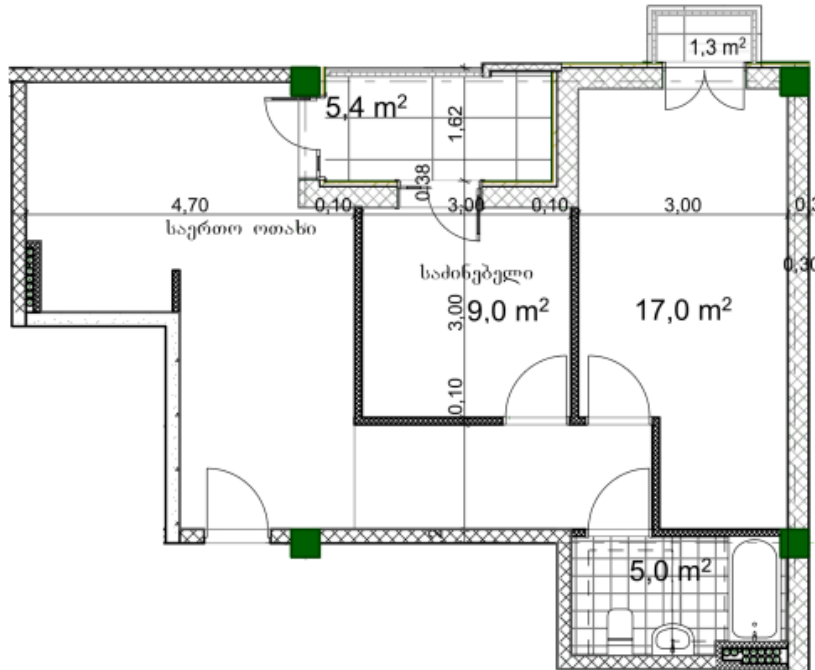

Apartment # 48

Total area: 67.2 m²
Balcony: 5.4, 1.3 m²

Internal area: 60.5 m²