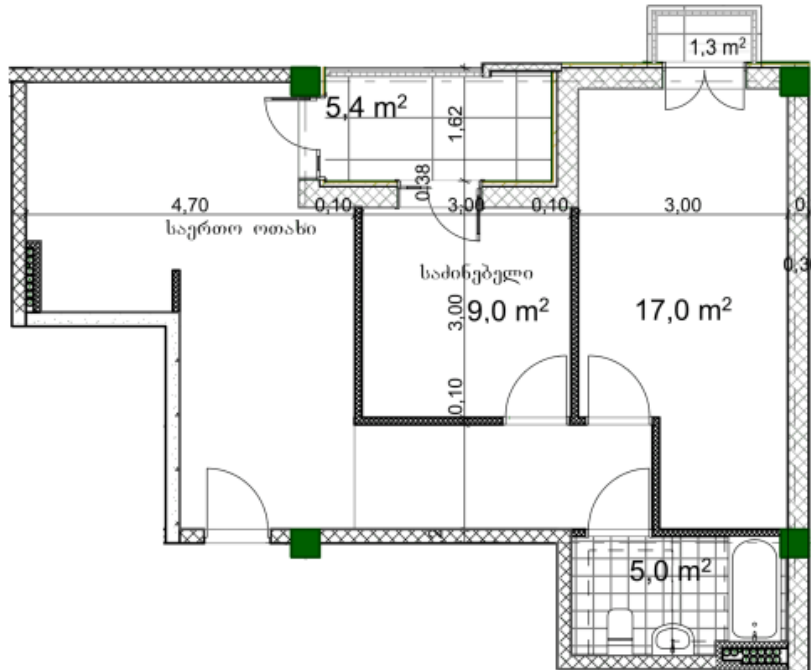

Apartment # 48

Total area: 67.2 m²
Balcony: 5.4, 1.3 m²

Internal area: 60.5 m²