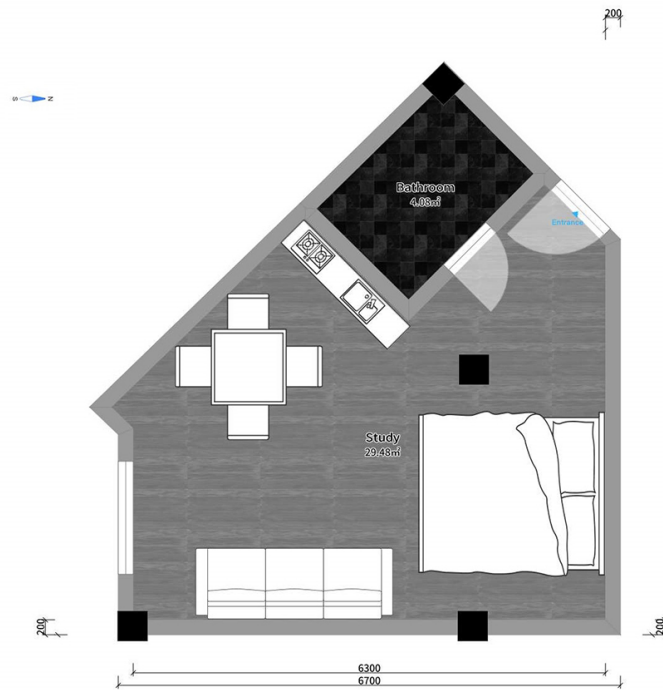

Apartment # 20

Total area: 33.6 m²
Balcony: 0 m²

Internal area: 33.6 m²