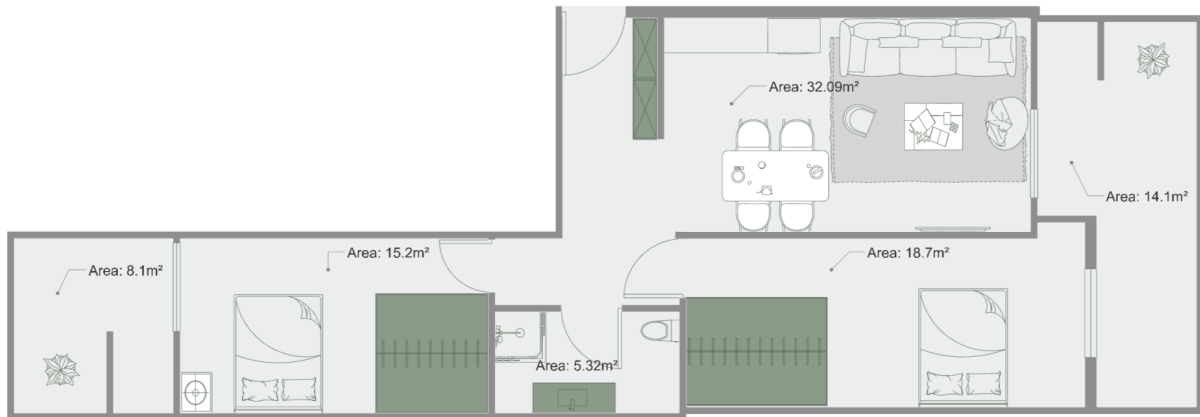

## Apartment # 2

**Total area: 93 m<sup>2</sup>**  
**Balcony: 8.1,14.1 m<sup>2</sup>**

**Internal area: 70.8 m<sup>2</sup>**