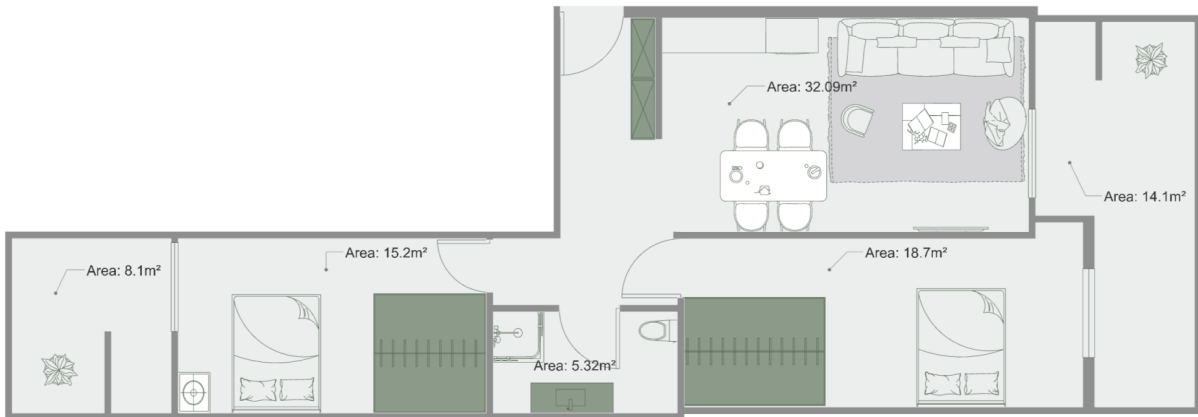

Apartment # 2

Total area: 93 m²
Balcony: 8.1, 14.1 m²

Internal area: 70.8 m²