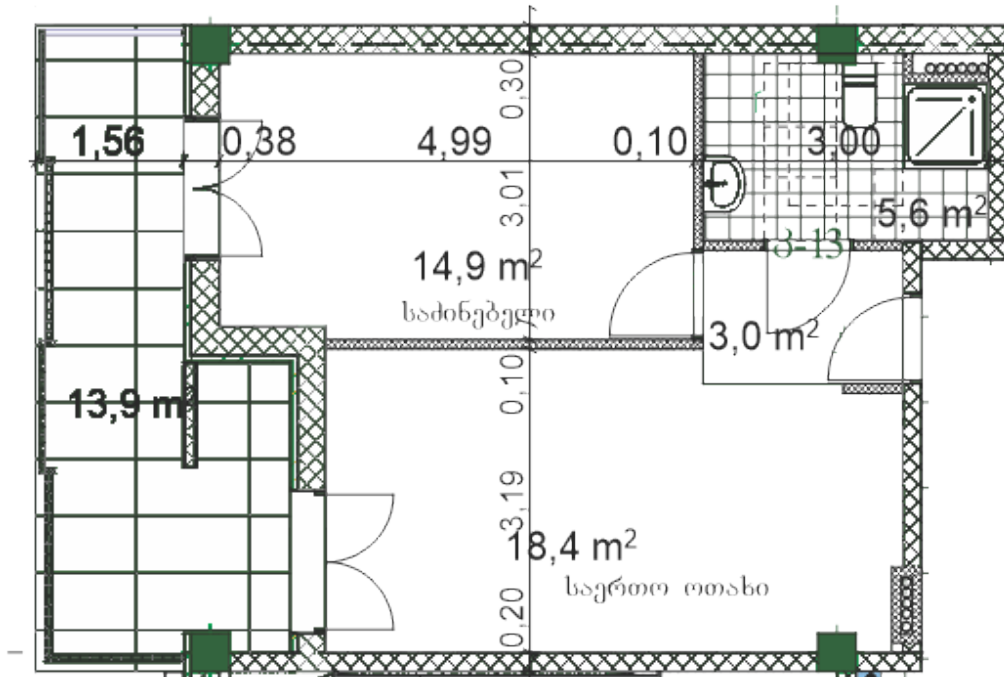

## Apartment # 5

**Total area: 56.6 m<sup>2</sup>**

**Internal area: 42.7 m<sup>2</sup>**

**Balcony: 13.9 m<sup>2</sup>**