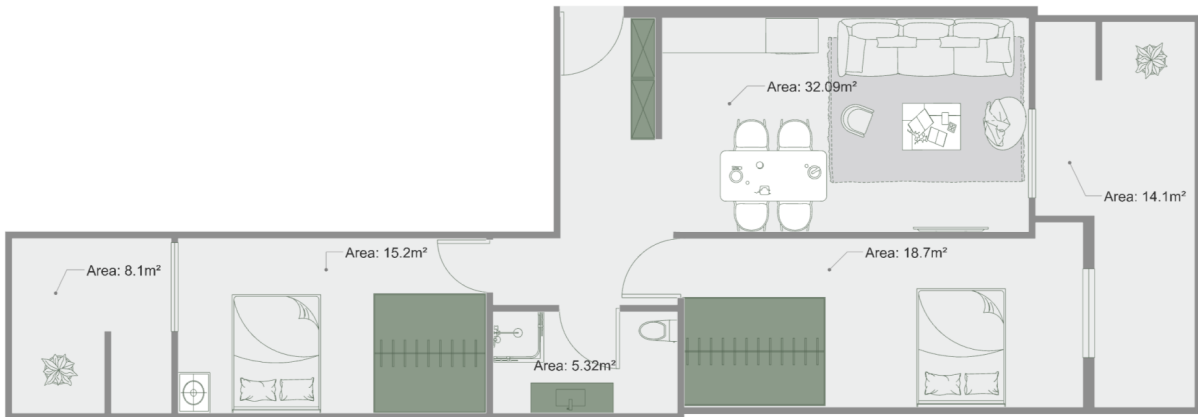

## Apartment # 7

**Total area: 93 m<sup>2</sup>**  
**Balcony: 8.1, 14.1 m<sup>2</sup>**

**Internal area: 70.8 m<sup>2</sup>**