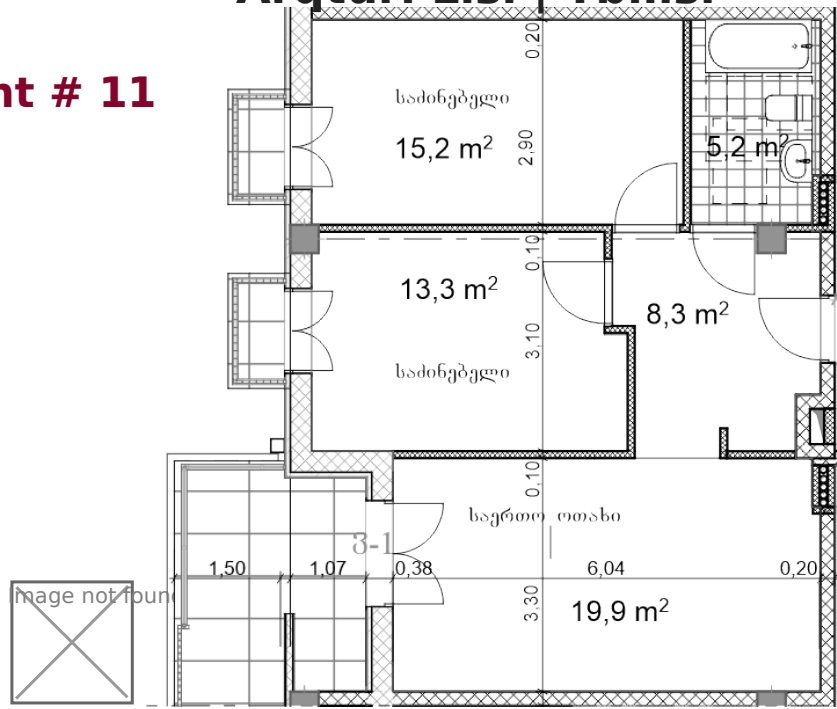

Arqturi Lisi | Tbilisi

Apartment # 11

Total area: 75.3 m²

Internal area: 63.7 m²

Balcony: 9,1.3 m²