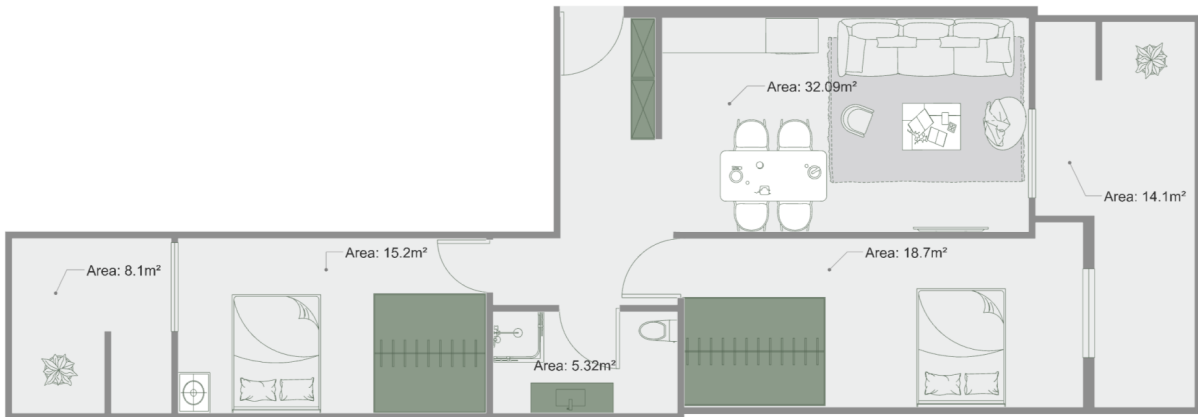

Apartment # 12

Total area: 93 m²
Balcony: 8.1, 14.1 m²

Internal area: 70.8 m²