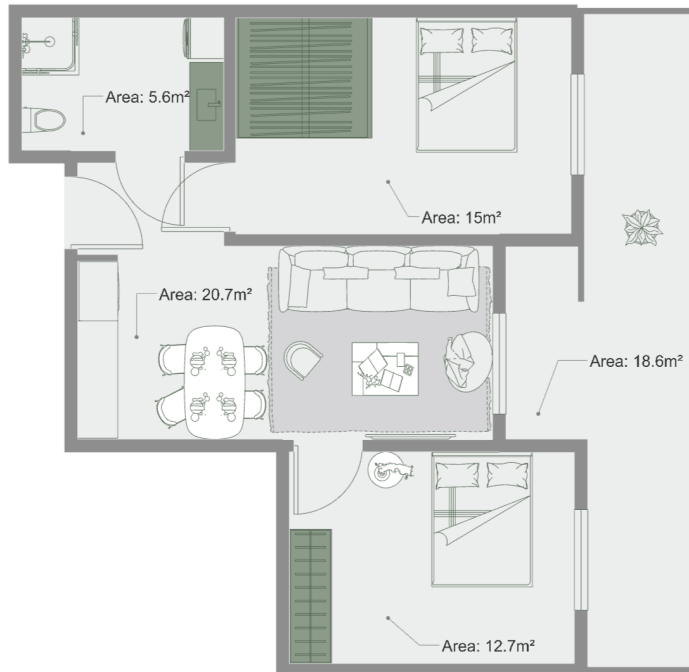

## Apartment # 14

**Total area: 74 m<sup>2</sup>**  
**Balcony: 18.6 m<sup>2</sup>**

**Internal area: 55.4 m<sup>2</sup>**