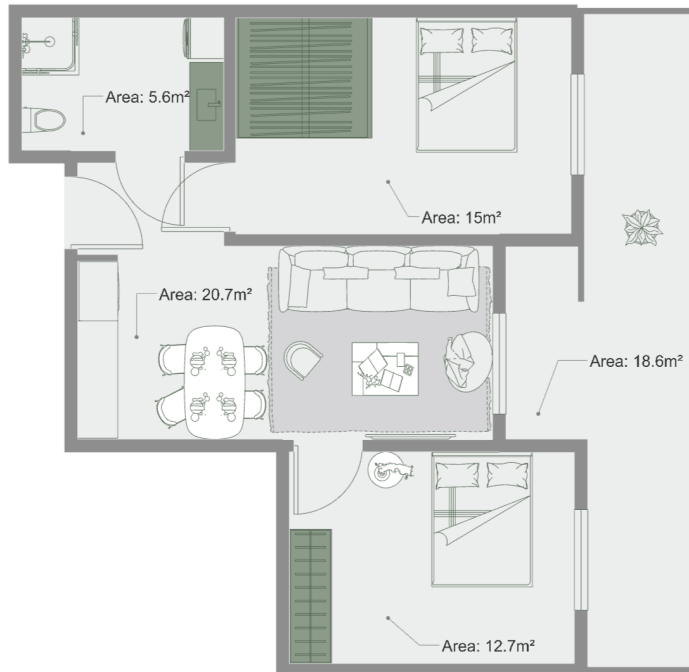

Apartment # 14

Total area: 74 m²
Balcony: 18.6 m²

Internal area: 55.4 m²