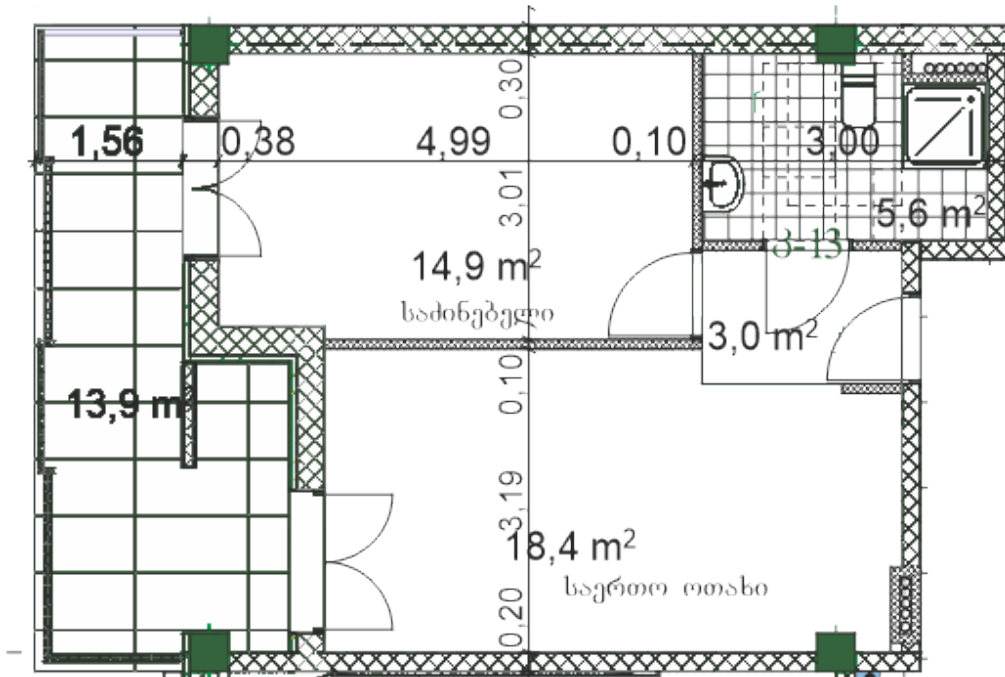

Apartment # 15

Total area: 56.6 m²

Internal area: 42.7 m²

Balcony: 13.9 m²