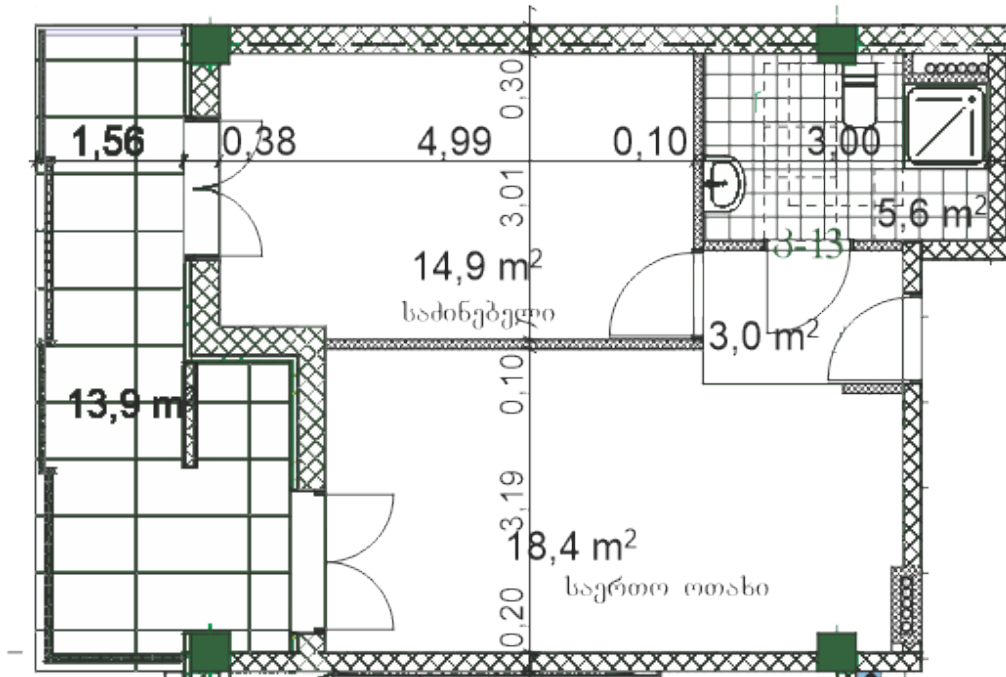

Apartment # 15

Total area: 56.6 m²

Internal area: 42.7 m²

Balcony: 13.9 m²