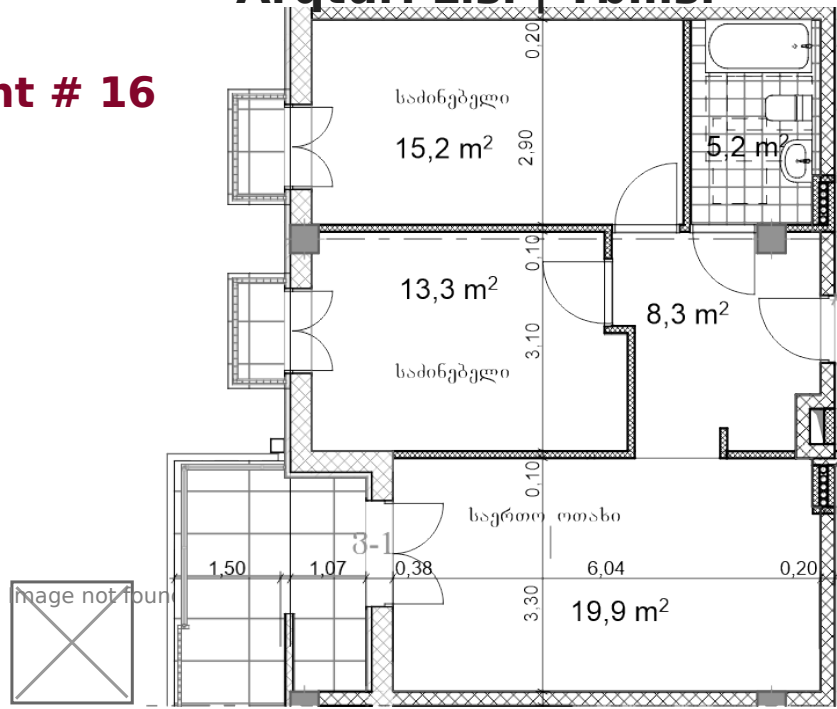

Arqturi Lisi | Tbilisi

Apartment # 16

Total area: 75.3 m²

Internal area: 63.7 m²

Balcony: 9,1.3 m²