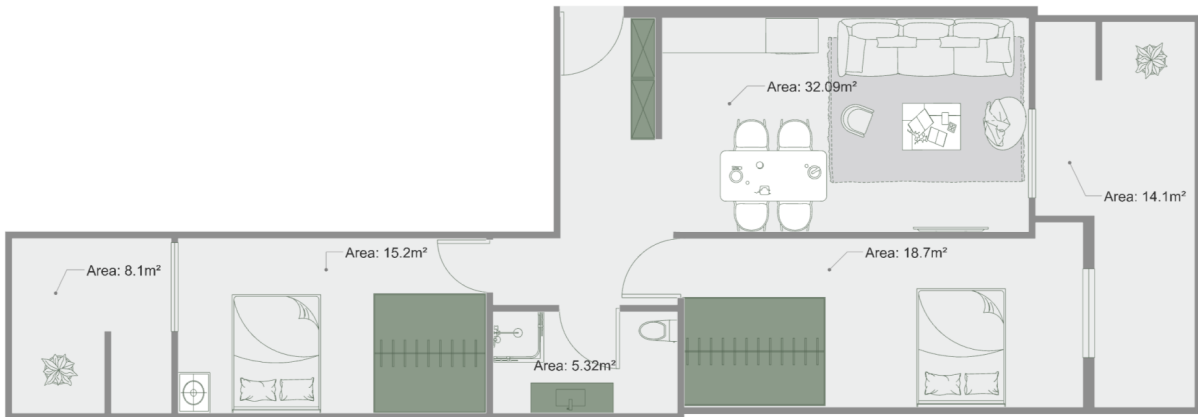

## Apartment # 17

**Total area: 93 m<sup>2</sup>**  
**Balcony: 8.1, 14.1 m<sup>2</sup>**

**Internal area: 70.8 m<sup>2</sup>**